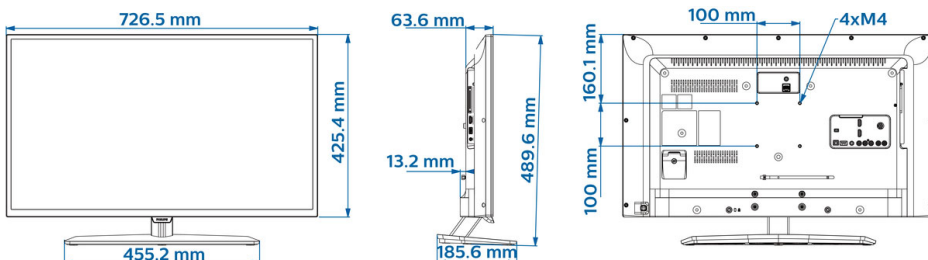

## Dimensions

- Set dimensions (W x H x D): 727 x 425 x 64/77 mm
- Set dimensions with stand (W x H x D): 727 x 490 x 186 mm
- Product weight: 5 kg
- Product weight (+stand): 5.7 kg
- Wall mount compatible: M4, 100 x 100 mm