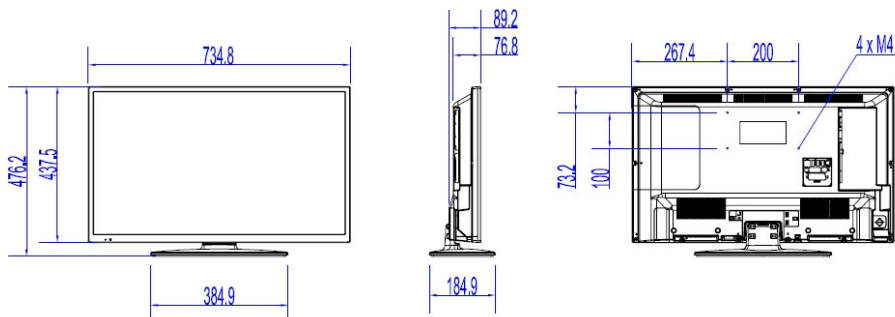

Specifications

Picture/Display

- Display: LED HD TV
- Diagonal screen size: 32 inch / 80 cm
- Aspect ratio: 16:9
- Panel resolution: 1366 x 768p
- Brightness: 300 cd/m²
- Viewing angle: 178° (H) / 178° (V)
- Contrast ratio (typical): 4000

Accessories

- Included: Remote Control 22AV1407A/12, 2x AAA batteries, Tabletop Stand, Warranty Leaflet, Legal and Safety brochure
- Optional: Setup RC 22AV9573A, Remote Control 22AV1601A/12

Power

- Mains power: AC 220-240V; 50-60Hz
- Energy Label Class: A+
- Eu Energy Label power: 31 W
- Annual energy consumption: 45 kWh
- Standby power consumption: <0.3 W
- Power Saving Features: Eco mode
- Ambient temperature: 5 °C to 45 °C

Dimensions

- Set dimensions (W x H x D): 735 x 438 x 77/89 mm
- Set dimensions with stand (W x H x D): 735 x 476 x 185 mm
- Product weight: 5.1 kg
- Product weight (+stand): 5.6 kg
- Wall mount compatible: M4, 200 x 100 mm