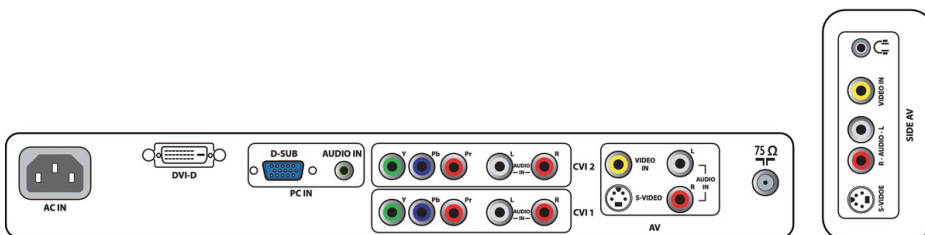

Digital Tuning, Sorting

- Ease of Use: Auto Volume Leveller (AVL), On Screen Display, Program List, Smart Picture, Smart Sound, Top Controls
- Remote Control: TV
- Remote control type: RC2023611/01B
- Screen Format Adjustments: 4:3, Subtitle Zoom, Superwide, Widescreen, Zoom 14:9, Zoom 16:9
- Teletext: 1000 page Smart Text

Tuner/Reception/Transmission

- Aerial Input: 75 ohm coaxial (IEC75)
- TV system: PAL I, PAL B/G, SECAM B/G, SECAM D/K
- Video Playback: NTSC, PAL
- Tuner bands: Hyperband, S-Channel, UHF, VHF

Connectivity

- AV 1: Audio L/R in, YPbPr
- AV 2: Audio L/R in, YPbPr
- AV 3: Audio L/R in, CVBS in, S-Video in
- Front / Side connections: Audio L/R in, CVBS in, Headphone Out, S-video in
- Other connections: HDMI, PC Audio in, PC-In VGA

Power

- Ambient temperature: 5 °C to 40 °C
- Mains power: 100-240V, 60-50 Hz
- Power consumption: 150 W
- Standby power consumption: < 2 W

Accessories

- Included accessories: Power cord, Quick start guide, User Manual, Warranty certificate, Remote Control, Batteries for remote control

Dimensions

- Set dimensions (W x H x D): 790.7 x 544.6 x 103.9 mm
- Set dimensions with stand (W x H x D): 790.7 x 581.8 x 252.4 mm
- Product weight: 13.47 kg
- Product weight (+stand): 16 kg
- Box dimensions (W x H x D): 1027 x 672 x 234 mm
- Weight incl. Packaging: 19.2 kg
- Wall mount compatible: 400 x 200 mm

Issue date 2022-07-14

Version: 6.2.14

12 NC: 8670 000 27453
EAN: 87 12581 31840 6

© 2022 Koninklijke Philips N.V.
All Rights reserved.

Specifications are subject to change without notice.
Trademarks are the property of Koninklijke Philips N.V.
or their respective owners.

www.philips.com