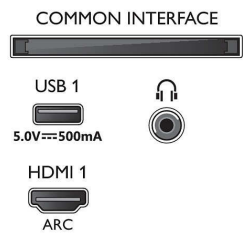

Specifications

Picture/Display

- Aspect ratio: 16:9
- Diagonal screen size (inch): 55 inch
- Diagonal screen size (metric): 139 cm
- Display: 4K Ultra HD LED
- Panel resolution: 3840 x 2160
- Picture engine: Pixel Precise Ultra HD
- Picture enhancement: Ultra Resolution, Dolby Vision, HLG (Hybrid Log Gamma), HDR10+ compatible
- Diagonal screen size (inch): 55 inch

Supported Display Resolution

- Computer inputs on all HDMI: up to 4K UHD 3840 x 2160 @60 Hz, HDR supported, HDR10/HLG
- Video inputs on all HDMI: up to 4K UHD 3840 x 2160 @60 Hz, HDR supported, HDR10/HLG (Hybrid Log Gamma), HDR10+/Dolby Vision

Tuner/Reception/Transmission

- Digital TV: DVB-T/T2/T2-HD/C/S/S2
- Video Playback: PAL, SECAM

- MPEG Support: MPEG2, MPEG4
- TV Programme guide*: 8-day Electronic Programme Guide
- Signal strength indication
- Teletext: 1000 page Hypertext
- HEVC support

Android TV

- OS: Android TV™ 10 (Q)
- Pre-installed apps: Amazon Prime Video, BBC iPlayer, Disney+, Netflix*, YouTube

Connections

Side