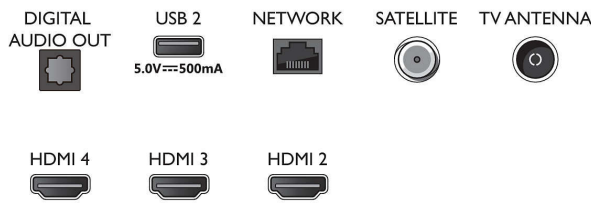

Android TV

- OS: Android TV™ 10 (Q)
- Pre-installed apps: Amazon Prime Video, BBC iPlayer, Disney+, Netflix*, YouTube

Connections

Side

Bottom

Specifications

Smart TV Features

- Interactive TV: HbbTV
- SmartTV apps*: Online video stores, Open Internet browser, TV on demand, YouTube, Netflix TV
- Ease of Use: One-stop smart menu button, On-screen user manual
- Firmware upgradeable: Firmware auto upgrade wizard, Firmware upgradeable via USB, Online firmware upgrade, App upgrade in background
- Screen Format Adjustments: Advance - Shift, Basic - Fill Screen, Fit to screen, Zoom, stretch, Wide screen
- Voice assistant*: Google Assistant ready*