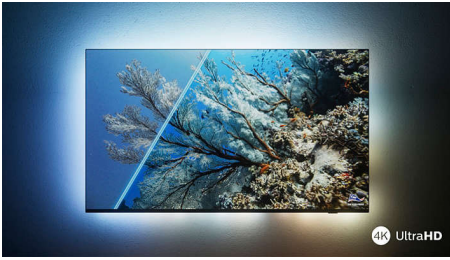

4K UHD LED Android TV

Dolby Atmos sound Major HDR formats supported, 139 cm (55") Android TV

55PUS7406/12

Highlights

Supports all major HDR formats

Your Philips 4K UHD TV is compatible with all major HDR formats, including Dolby Vision. Whether it's a must-watch series or the latest video game, shadows will be deeper. Bright surfaces will shine. Colours will be truer.