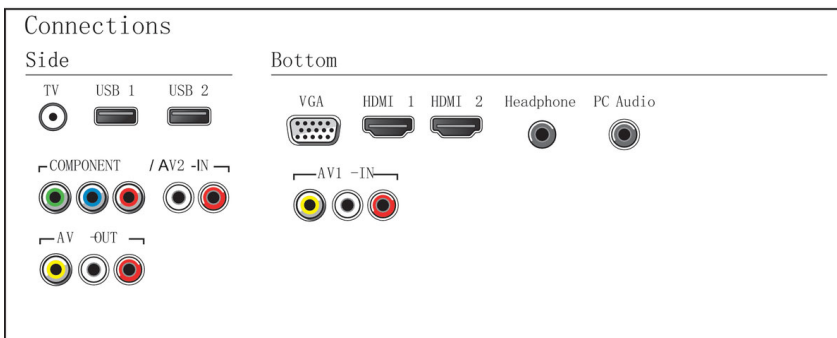

Two HDMI inputs with Easylink

Avoid cable clutter with a single HDMI cable to carry both picture and audio signals from your devices to your TV. HDMI uses uncompressed signals, ensuring the highest quality from source to screen. Together with Philips Easylink, you'll need only one remote control to perform most operations on your TV, DVD, Blu-ray, set top box or home theatre system.

Ultra narrow bezel

Traditional TVs have a bezel that wraps around the TV like a picture frame. Our Ultra Narrow bezel is modern and thin, so you have more picture to enjoy.

USB (photos, music, video)

Share the fun. Connect your USB memory-stick, digital camera, mp3 player or other multimedia device to the USB port on your TV to enjoy photos, videos and music with the easy to use onscreen content browser.