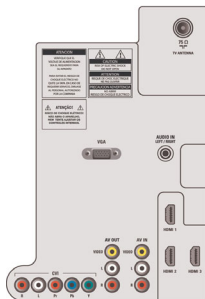

Tuner/Reception/Transmission

- Aerial Input: 75 ohm coaxial (IEC75)
- TV system: PAL I, PAL B/G, PAL D/K, SECAM B/G, SECAM D/K
- Video Playback: NTSC, SECAM, PAL
- Tuner bands: Hyperband, S-Channel, UHF, VHF
- Number of Preset Channels: 99

Connectivity

- AV 1: Audio L/R in, YPbPr
- AV 2: Audio L/R in, CVBS in
- Front / Side connections: HDMI v1.3, S-video in, CVBS in, Audio L/R in, Headphone out, USB
- Other connections: Monitor out, CVBS, L/R (cinch), PC-in VGA + Audio L/R in
- HDMI 1: HDMI v1.3
- HDMI 2: HDMI v1.3

- HDMI 3: HDMI v1.3
- EasyLink (HDMI-CEC): One touch play, EasyLink, Remote control pass-through, System audio control, System standby

Power

- Ambient temperature: 5 °C to 35 °C
- Mains power: 110-240V, 50/60Hz
- Power consumption: 220 W
- Standby power consumption: 0.15 W (typical)

Dimensions

- Set dimensions (W x H x D): 996 x 602.5 x 88 mm
- Set dimensions with stand (W x H x D): 996 x 655.5 x 260 mm
- Weight incl. Packaging: 25 kg
- Product weight: 17.55 kg
- Product weight (+stand): 20.45 kg
- Box dimensions (W x H x D): 1243 x 702 x 280 mm
- VESA wall mount compatible: 400 x 400 mm

Accessories

- Included accessories: Tabletop swivel stand, Power cord, Quick start guide, User Manual, Warranty certificate, Remote Control, Batteries for remote control

Rear connectors