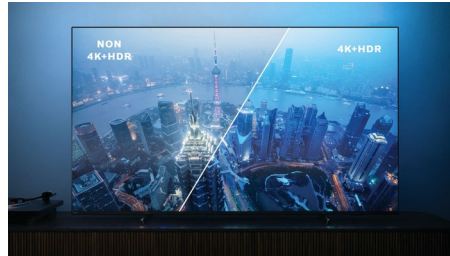

Vibrant HDR picture

Your Philips 4K UHD TV is compatible with all major HDR formats, including Dolby Vision. Whether it's a must-watch series or the latest video game, shadows will be deeper. Bright surfaces will shine. Colours will be truer.