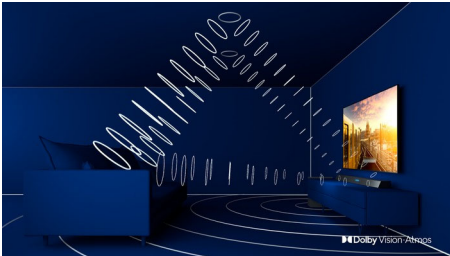

Dolby Vision + Dolby Atmos

Support for Dolby's premium sound and video formats means that the HDR content that you watch will look—and sound—glorious. You'll enjoy a picture that reflects the director's original intentions and experience spacious sound with real clarity and depth.