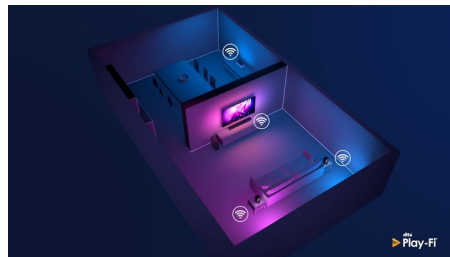

## DTS Play-Fi compatible

With DTS Play-Fi on your Philips TV you can connect to compatible speakers in any room. Got wireless speakers in the kitchen? Listen to the film while you make a snack, or keep up with the sports commentary while you get everyone drinks.