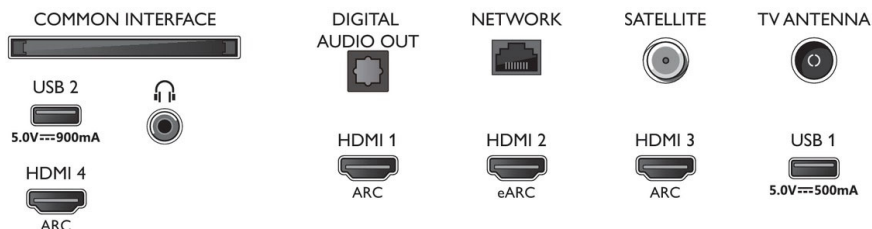

## Connections

Side

Bottom

Issue date 2022-07-20

Version: 10.2.1

12 NC: 8670 001 74897  
EAN: 87 18863 02862 9

© 2022 Koninklijke Philips N.V.  
All Rights reserved.

Specifications are subject to change without notice. Trademarks are the property of Koninklijke Philips N.V. or their respective owners.