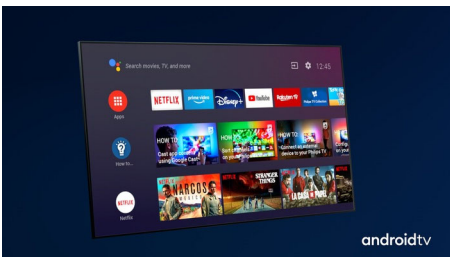

Android TV

Your Philips Android TV gives you the content you want—when you want it. You can customise the home screen to display your favourite apps, making it simple to start streaming the movies and shows you love. Or pick up where you left off.