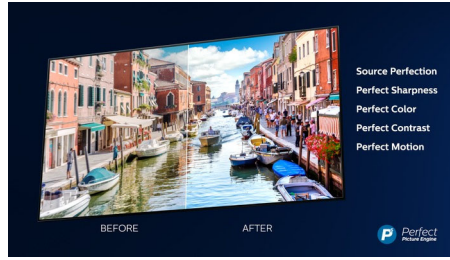

Philips P5 Picture Engine

The Philips P5 engine delivers a picture as brilliant as the content you love. Details have noticeably more depth. Colours are vivid, while skin tones look natural. Contrast is so crisp you'll feel every detail. Motion is perfectly smooth.