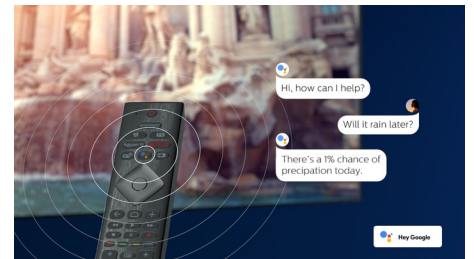

## DTS Play-Fi compatible

With DTS Play-Fi on your Philips TV you can connect to compatible speakers in any room. Got wireless speakers in the kitchen? Listen to the film while you make a snack, or keep up with the sports commentary while you get everyone drinks.

## HDMI 2.1 VRR and low latency

Your Philips TV boasts the latest HDMI 2.1 connectivity, and the TV automatically switches to a low latency setting when you start playing a game on your console. VRR is supported for smooth fast-action gameplay. Ambilight's gaming mode brings the thrill right into the room.

## AI voice control

Push a button on the remote to talk to the Google Assistant. Control the TV or Google Assistant-compatible smart home devices with your voice. Or ask Alexa to control the TV via Alexa-enabled devices.