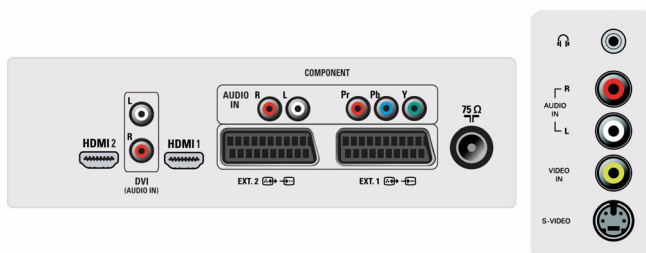

Tuner/Reception/Transmission

- **Tuner bands:** Hyperband, S-Channel, UHF, VHF
- **TV system:** PAL, SECAM
- **Video Playback:** NTSC, PAL, SECAM
- **Aerial Input:** 75 ohm coaxial (IEC75)
- **Tuner Display:** PLL
- **Number of Preset Channels:** 100

Connectivity

- **Ext 1 Scart:** Audio L/R, CVBS in/out, RGB
- **Ext 2 Scart:** Audio L/R, CVBS in/out, S-video in
- **Other connections:** Antenna IEC75
- **Front / Side connections:** CVBS in, Headphone out, S-video in, Audio L/R in
- **Number of Scarts:** 2
- **Ext 4:** YPbPr
- **Ext 5:** HDMI
- **Ext 6:** HDMI

Power

- **Power consumption:** 120 W Normal Operation W
- **Standby power consumption:** 1 W <
- **Ambient temperature:** +5 -/+ 40 C
- **Mains power:** 110 - 240V, 50/60Hz

Dimensions

- **Product weight:** 19.2 kg
- **Weight incl. Packaging:** 22.5 kg
- **Dimensions (with base) (W x H x D):** 935 x 558 x 222 mm
- **Colour cabinet:** Black with Tempered Glass Deco Front
- **Set dimensions (W x H x D):** 935 x 516.5 x 120 mm
- **Box dimensions (W x H x D):** 1012 x 698 x 240 mm

Accessories

- **Included Accessories:** Power cord, Quick start guide, Registration card, Remote Control, User Manual, Batteries for remote control, Table top stand, Warranty certificate
- **Optional accessories:** Floor stand

Loudspeakers

- **Built-in speakers:** 4
- **Loudspeaker types:** Dome tweeter

Stereo system					Transmission system					
2CS DK	NICAM DK	2CS BG	NICAM I	NICAM LL'	PAL BG	PAL DK	PAL I	SECAM BG	SECAM DK	SECAM LL'
•	•	•	•	•	•	•	•	•	•	•