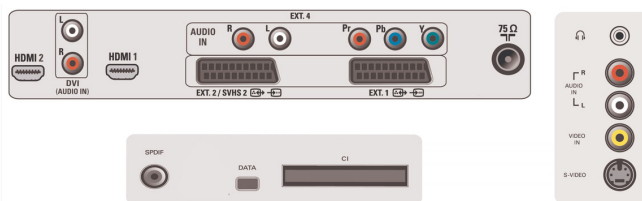

Tuner/Reception/Transmission

- Tuner bands: Hyperband, S-Channel, UHF, VHF
- TV system: PAL, SECAM
- Video Playback: NTSC, PAL, SECAM
- Aerial Input: 75 ohm coaxial (IEC75)
- Tuner Display: PLL
- Number of Preset Channels: 100
- Digital TV: DVB Terrestrial *

Connectivity

- Ext 2 Scart: S-video in, RGB out
- Other connections: Common Interface, S/PDIF out (coaxial), Antenna IEC75
- Front / Side connections: CVBS in, Headphone Out, S-video in, Audio L/R in
- Ext 6: HDMI
- Ext 5: HDMI
- Ext 4: YPbPr
- Number of Scarts: 2

Power

- Power consumption: TBC W
- Standby power consumption: < 1 W
- Ambient temperature: 5 °C to 40 °C

- Mains power: AC 220 - 240 V +/- 10%
- Power supply: AC 90-240

Dimensions

- Product weight: 13 kg
- Weight incl. Packaging: 17 kg
- Dimensions (with base) (H x D): 540.2 x 246.8 mm
- Box dimensions (W x H x D): 880 x 214 x 560 mm
- Set dimensions (W x H x D): 697.5 x 494.8 x 99.7 mm
- Wall mount compatible: 200 x 100 mm

Accessories

- Included accessories: Power cord, Quick start guide, Registration card, Remote Control, User Manual, Batteries for remote control, Table top stand, Warranty certificate
- Optional accessories: Floor stand

Loudspeakers

- Built-in speakers: 2

Stereo system					Transmission system					
2CS DK	NICAM DK	2CS BG	NICAM I	NICAM LL	PAL BG	PAL D/K	PAL I	SECAM BG	SECAM DK	SECAM LL
•	•	•	•	•	•	•	•	•	•	•

Issue date 2022-07-14

Version: 1.0.3

12 NC: 8670 000 23954
EAN: 87 10895 94515 8

© 2022 Koninklijke Philips N.V.
All Rights reserved.

Specifications are subject to change without notice.
Trademarks are the property of Koninklijke Philips N.V.
or their respective owners.

www.philips.com