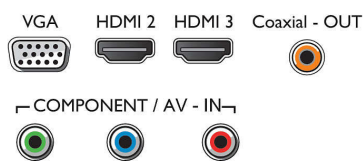

Bottom

Issue date 2023-10-20

Version: 3.0.1

EAN: 87 18863 00583 5

© 2023 Koninklijke Philips N.V.
All Rights reserved.

Specifications are subject to change without notice.
Trademarks are the property of Koninklijke Philips N.V.
or their respective owners.

www.philips.com