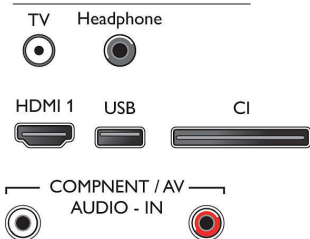

Sound

- Output power (RMS): 16W
- Sound Enhancement: Virtual Surround, Clear Sound, Auto Volume Leveler

Connectivity

- Number of AV connections: 1
- Number of HDMI connections: 3
- Number of component in (YPbPr): 1
- EasyLink (HDMI-CEC): System standby, One touch play
- Number of USBs: 1
- Other connections: Antenna IEC75, Digital audio out (coaxial), Audio L/R in, PC-in VGA + Audio L/R in, Headphone out, Service connector

Accessories

- Included accessories: Remote Control, 2 x AAA Batteries, Table top stand, Power cord, Quick start guide

Dimensions

- Set Width: 737 mm
- Set Height: 437 mm
- Set Depth: 78 mm
- Product weight: 5.6 kg
- Set width (with stand): 737 mm
- Set height (with stand): 483 mm
- Set depth (with stand): 220 mm
- Product weight (+stand): 6.0 kg
- Box width: 920 mm
- Box height: 542 mm
- Box depth: 152 mm
- Compatible wall mount: 100 x 100mm
- Weight incl. Packaging: 7.5 kg
- Wall mount compatible: 100 x 100 mm

Connections

Side

Bottom

Issue date 2023-10-20

Version: 3.0.1

EAN: 87 18863 00583 5

© 2023 Koninklijke Philips N.V.
All Rights reserved.

Specifications are subject to change without notice.
Trademarks are the property of Koninklijke Philips N.V.
or their respective owners.