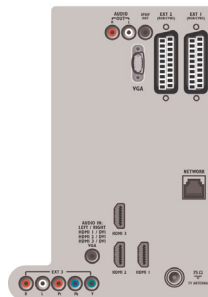

Connectivity

- Ext 1 Scart: Audio L/R, CVBS in, RGB
- Ext 2 Scart: Audio L/R, CVBS in, RGB
- Ext 3: YPbPr, Audio L/R in

- Front / Side connections: HDMI v1.3, S-video in, CVBS in, Audio L/R in, Headphone Out, USB
- PC network link: DLNA 1.0 certified
- Other connections: Analog audio Left/Right out, PC Audio in, PC-In VGA, S/PDIF out (coaxial), Common Interface Plus (CI+), Common Interface
- HDMI 1: HDMI v1.3
- HDMI 2: HDMI v1.3
- HDMI 3: HDMI v1.3
- EasyLink (HDMI-CEC): One touch play, Remote control pass-through, System audio control, System standby

Power

- Ambient temperature: 5 °C to 35 °C
- Mains power: 220 - 240V, 50Hz
- Power consumption (typical): 116 W
- Standby power consumption: 0.15 W

Dimensions

- Set dimensions (W x H x D): 886 x 542 x 88 mm
- Set dimensions with stand (W x H x D): 886 x 598 x 260 mm
- Weight incl. Packaging: 20.7 kg
- Product weight: 14.5 kg
- Product weight (+stand): 17.3 kg
- Box dimensions (W x H x D): 1111 x 644 x 265 mm
- Wall mount compatible: 200 x 200 mm

Accessories

- Included accessories: Tabletop swivel stand, Power cord, Quick start guide, Warranty certificate, Remote Control, Batteries for remote control

Rear connectors

Side

Issue date 2022-07-14

Version: 12.6.9