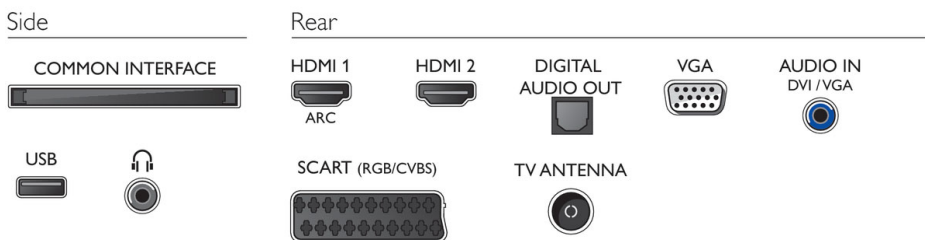

Multimedia Applications

- Video Playback Formats: Containers: AVI, MKV, H264/MPEG-4 AVC, MPEG-1, MPEG-2, MPEG-4,

WMV9/VC1

- Subtitles Formats Support: .SMI, .SRT, .SSA, .SUB, .TXT, .ASS
- Music Playback Formats: AAC, MP3, WAV, WMA (v2 up to v9.2)
- Picture Playback Formats: JPEG, GIF, PNG

Supported Display Resolution

- Computer inputs: up to 1366x768 @ 60Hz
- Video inputs: 24, 25, 30, 50, 60 Hz, up to 1366x768p

Tuner/Reception/Transmission

- Digital TV: DVB-T/T2/C
- MPEG Support: MPEG2, MPEG4
- Video Playback: NTSC, PAL, SECAM

Power

- Mains power: AC 220 - 240 V 50/60Hz
- Ambient temperature: 5 °C to 35 °C
- Eu Energy Label power: 20 W
- Annual energy consumption: 29 kW·h
- Energy Label Class: A+
- Standby power consumption: <0.3W
- Off mode power consumption: <0.3 W
- Power Saving Features: Auto switch-off timer, Eco mode, Picture mute (for radio)

Dimensions

- Box dimensions (W x H x D): 630 x 415 x 100 mm
- Set dimensions (W x H x D): 560 x 336 x 35 mm
- Set dimensions with stand (W x H x D): 560 x 344 x 112 mm
- Product weight: 3 kg
- Product weight (+stand): 3.2 kg
- Weight incl. Packaging: 4 kg
- VESA wall mount compatible: 75 x 75 mm

Accessories

- Included accessories: Remote Control, Table top stand, Power cord, Quick start guide, Legal and safety brochure, Warranty Leaflet

Connections

Issue date 2019-06-17

Version: 5.3.1

12 NC: 8670 001 23854
EAN: 87 18863 00301 5

© 2019 Koninklijke Philips N.V.
All Rights reserved.

Specifications are subject to change without notice.
Trademarks are the property of Koninklijke Philips N.V.
or their respective owners.

www.philips.com

* EPG and actual visibility (up to 8 days) is country and operator dependent.

* Energy consumption in kWh per year, based on the power consumption of the television operating 4 hours per day for 365 days. The actual energy consumption will depend on how the television is used.

* The TV supports DVB reception for 'Free to air' broadcast. Specific DVB operators may not be supported. An up to date list can be found in the FAQ section of the Philips support website. For some operators Conditional Access and subscription are required. Contact your operator for more information.

* (Philips) only compatible with specific Philips player device.