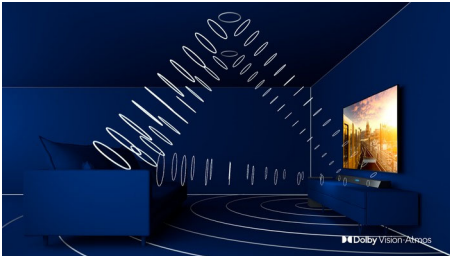

PHILIPS

Highlights

3 sided Ambilight

With Philips Ambilight, every moment feels closer. Intelligent LEDs around the edge of the TV respond to the on-screen action and emit an immersive glow that's simply captivating. Experience it once and wonder how you enjoyed TV without it.

Dolby Vision + Dolby Atmos

Support for Dolby's premium sound and video formats means that the HDR content that you watch will look—and sound—glorious. You'll enjoy a picture that reflects the director's original intentions and experience spacious sound with real clarity and depth.