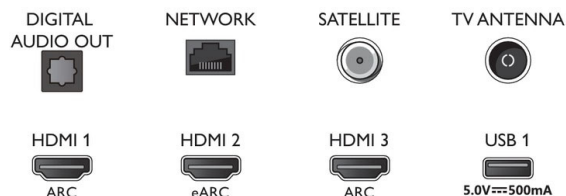

Bottom

Issue date 2022-07-20

Version: 7.2.1

12 NC: 8670 001 74895
EAN: 87 18863 02860 5

© 2022 Koninklijke Philips N.V.
All Rights reserved.

Specifications are subject to change without notice.
Trademarks are the property of Koninklijke Philips N.V.
or their respective owners.

www.philips.com

- EPG and actual visibility (up to 8 days) is country- and operator-dependent.
- Android App offerings vary per country. For more details please visit your local Google Play Store.
- Memory size (Flash): 16 G, the actual available disc space may differ (dependent on e.g. (pre-)installed apps, installed operating system, etc.)
- The TV supports DVB reception for 'Free to air' broadcast. Specific DVB operators may not be supported. An up to date list can be found in the FAQ section of the Philips support website. For some operators Conditional Access and subscription are required. Contact your operator for more information.
- Philips TV Remote app and related functionalities vary per TV model, operator and country, as well as smart device model and OS. For more details please visit: www.philips.com/TVRemoteapp.
- Smart TV app availability varies per TV model and country. For more details please visit: www.philips.com/smarttv.
- USB recording for digital channels only, recordings may be limited by broadcast copy protection (CI+). Country and channel restrictions may apply.
- This television contains lead only in certain parts or components where no technology alternatives exist in accordance with existing exemption clauses under the RoHS Directive.
- Google Assistant is available on Philips Android TVs running on Android O (8) or higher OS version. Google Assistant is available in selected languages and countries.
- Netflix subscription required. Subject to terms on <https://www.netflix.com>
- Amazon Prime is available in selected languages and countries.
- Disney+ subscription required. Subject to terms at <https://www.disneyplus.com> (c) 2020 Disney and its related entities. Disney+ is available in selected languages and countries.
- Rakuten TV is available in selected languages and countries.
- Amazon, Alexa and all related logos are trademarks of Amazon.com, Inc. or its affiliates. Amazon Alexa is available in selected languages and countries.