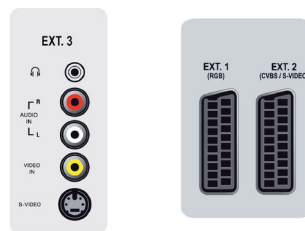

Tuner/Reception/Transmission

- Aerial Input: 75 ohm coaxial (IEC75)
- TV system: PAL I, PAL B/G, PAL D/K, SECAM B/G, SECAM D/K, SECAM L/L'
- Video Playback: NTSC, SECAM, PAL
- Tuner bands: Hyperband, S-Channel, UHF, VHF
- Number of Preset Channels: 100
- Tuner Display: PLL

Connectivity

- Ext 1 Scart: Audio L/R, CVBS in/out, RGB
- Ext 2 Scart: Audio L/R, CVBS in/out, S-video in
- Ext 3: S-video in, CVBS in, Audio L/R in
- Ext 4: YPbPr, Audio L/R in
- Ext 5: HDMI
- Ext 6: HDMI
- Number of Scarts: 2
- Other connections: Headphone out

Power

- Ambient temperature: 5 °C to 40 °C
- Mains power: 220 - 240V, 50/60Hz
- Power consumption: 240 W
- Standby power consumption: < 1W

Accessories

- Included accessories: Table top stand, Power cord, Quick start guide, User Manual, Registration card, Warranty certificate, Remote Control, Batteries for remote control
- Optional accessories: Floor stand

Dimensions

- Set dimensions (W x H x D): 1058 x 692 x 115.5 mm
- Set dimensions with stand (W x H x D): 1058 x 748 x 286 mm
- Product weight: 27.9 kg
- Product weight (+stand): 35.9 kg
- Box dimensions (W x H x D): 1138 x 794 x 316 mm
- Weight incl. Packaging: 40.0 kg
- Wall mount compatible: 600 x 400 mm

Stereo system					Transmission system					
2CS DK	NICAM DK	2CS BG	NICAM I	NICAM LL'	PAL BG	PAL D/K	PAL I	SECAM BG	SECAM DK	SECAM LL'
•	•	•	•	•	•	•	•	•	•	•

Issue date 2022-07-14

Version: 1.0.9

12 NC: 8670 000 32384
EAN: 87 12581 35142 7

© 2022 Koninklijke Philips N.V.
All Rights reserved.

Specifications are subject to change without notice.
Trademarks are the property of Koninklijke Philips N.V.
or their respective owners.

www.philips.com