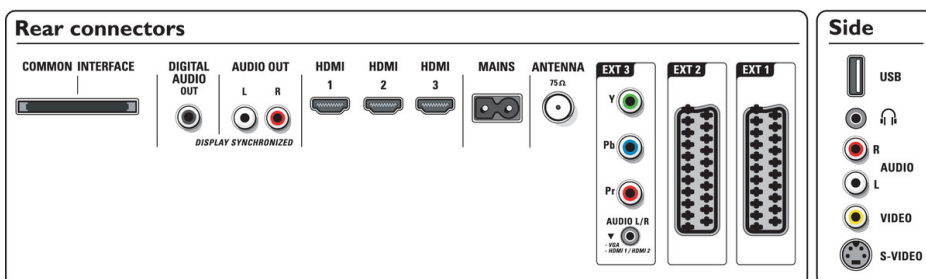

Multimedia Applications

- Multimedia connections: USB
- Playback Formats: MP3, Slideshow files (.alb), JPEG Still pictures

Tuner/Reception/Transmission

- Aerial Input: 75 ohm coaxial (IEC75)
- TV system: DVB COFDM 2K/8K
- Video Playback: NTSC, SECAM, PAL
- Digital TV: DVB Terrestrial *
- Tuner bands: Hyperband, S-Channel, UHF, VHF

Connectivity

- Ext 1 Scart: Audio L/R, CVBS in/out, RGB
- Ext 2 Scart: Audio L/R, CVBS in/out, RGB
- Ext 3: YPbPr, Audio L/R in
- Ext 4: HDMI v1.3
- Ext 5: HDMI v1.3
- Ext 6: HDMI v1.3
- HDMI features: Cable equalization, Category 1 and 2 cables, Compressed audio, Multirate pref. format support, PC format support, Resolutions 720p, 1080i, 1080p
- Front / Side connections: Audio L/R in, CVBS in, Headphone Out, S-video in, USB
- Other connections: Analog audio Left/Right out, S/PDIF out (coaxial), Common Interface

Power

- Ambient temperature: 5 °C to 35 °C
- Mains power: AC 220 - 240 V +/- 10%
- Power consumption: 275 W
- Standby power consumption: 0.8W

Accessories

- Included accessories: Tabletop swivel stand, RF antenna cable

Dimensions

- Set dimensions (W x H x D): 1170 x 736 x 125 mm
- Set dimensions with stand (H x D): 801 x 297 mm
- Product weight: 33.5 kg
- Product weight (+stand): 38.1 kg
- Box dimensions (W x H x D): 1274 x 943 x 331 mm
- Weight incl. Packaging: 59 (tbc) kg
- Wall mount compatible: 600 x 400 mm

Issue date 2022-07-14

Version: 7.0.21

12 NC: 8670 000 29399
EAN: 87 12581 33151 1

© 2022 Koninklijke Philips N.V.
All Rights reserved.

Specifications are subject to change without notice.
Trademarks are the property of Koninklijke Philips N.V.
or their respective owners.

www.philips.com

* DVB-T, supported in selected countries only