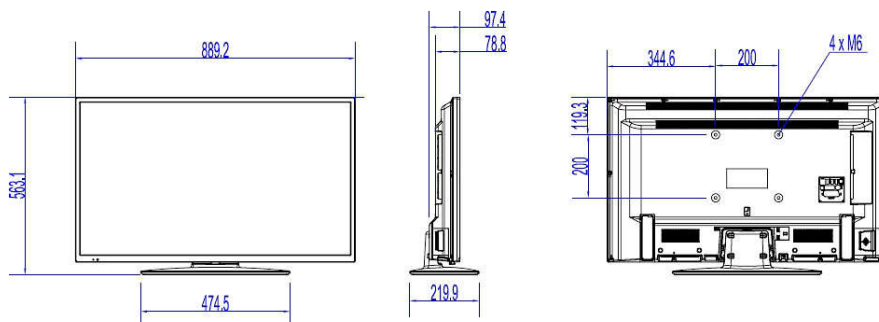

Specifications

Picture/Display

- Aspect ratio: 16:9
- Diagonal screen size (inch): 39 inch
- Diagonal screen size (metric): 98 cm
- Display: LED HD TV
- Brightness: 300 cd/m²
- Panel resolution: 1366 x 768p
- Viewing angle: 178° (H) / 178° (V)

Connectivity Enhancements

- EasyLink (HDMI CEC): One touch play, System Standby, RC pass through

Design

- Colour: Black

Dimensions

- Product weight: 6.6 kg
- Set Width: 889 mm
- Set width (with stand): 889 mm
- Wall mount compatible: 200 x 200 mm, M6
- Set Height: 523 mm
- Set Depth: 79/97 mm
- Set height (with stand): 563 mm
- Set depth (with stand): 220 mm
- Product weight (+stand): 7.5 kg