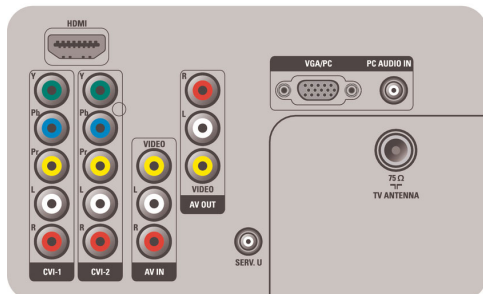

Tuner/Reception/Transmission

- Aerial Input: 75 ohm coaxial (IEC75)
- TV system: PAL B/G, PAL D/K
- Video Playback: NTSC, PAL
- Tuner bands: Hyperband, S-Channel, UHF, VHF
- Number of Preset Channels: 99

Connectivity

- AV 1: Audio L/R in, YPbPr
- AV 2: Audio L/R in, YPbPr
- AV 3: Audio L/R in, CVBS in
- Front / Side connections: HDMI v1.3, CVBS in, Audio L/R in, Headphone Out
- Other connections: Monitor out, CVBS, L/R (cinch), PC-in VGA + Audio L/R in
- HDMI 1: HDMI v1.3
- EasyLink (HDMI-CEC): One touch play, EasyLink, System standby

Power

- Ambient temperature: 5 °C to 40 °C
- Mains power: 110-240V; 50-60Hz
- Power consumption: 265 W
- Standby power consumption: 0.30 W

Dimensions

- Set dimensions (W x H x D): 1139 x 731 x 85 mm
- Set dimensions with stand (W x H x D): 1139 x 796 x 292 mm
- Weight incl. Packaging: 30 kg
- Product weight: 19.5 kg
- Product weight (+stand): 22.3 kg
- Box dimensions (W x H x D): 1438 x 887 x 297 mm
- VESA wall mount compatible: 400 x 400 mm

Accessories

- Included accessories: Table top stand, Power cord, Quick start guide, User Manual, Remote Control, 2 x AAA Batteries
- User Manual: Arabic, English, French, Thai, Traditional Chinese

Rear connectors

Side

Issue date 2019-06-28

Version: 5.2.5

12 NC: 8670 000 51739
EAN: 87 12581 47787 5

© 2019 Koninklijke Philips N.V.
All Rights reserved.

Specifications are subject to change without notice.
Trademarks are the property of Koninklijke Philips N.V.
or their respective owners.

www.philips.com