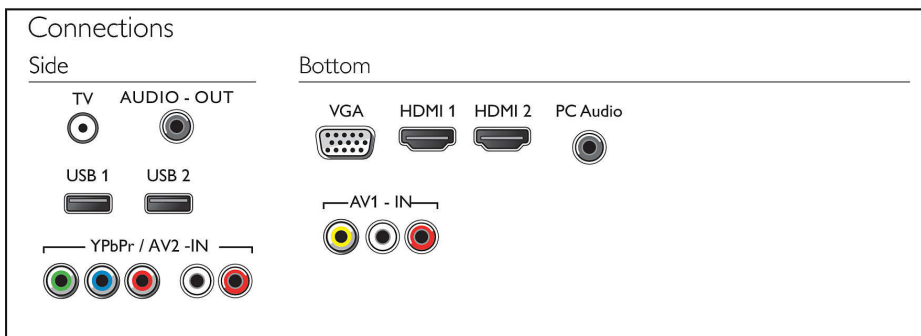

- Video Playback Formats: H264/MPEG-4 AVC, MPEG-2, MPEG-4
- Music Playback Formats: MP3, AAC, MPEG1 L1/2
- Picture Playback Formats: JPEG, BMP, PNG

User Interaction

- Firmware upgradeable: Firmware upgradeable via USB
- Screen Format Adjustments: 4:3, Widescreen, 16:9, Fit to Screen

Sound

- Output power (RMS): 16W
- Sound Enhancement: Incredible Surround

Connectivity

- Number of AV connections: 1

Issue date 2023-10-20

Version: 13.0.1

EAN: 87 18863 00626 9

© 2023 Koninklijke Philips N.V.
All Rights reserved.