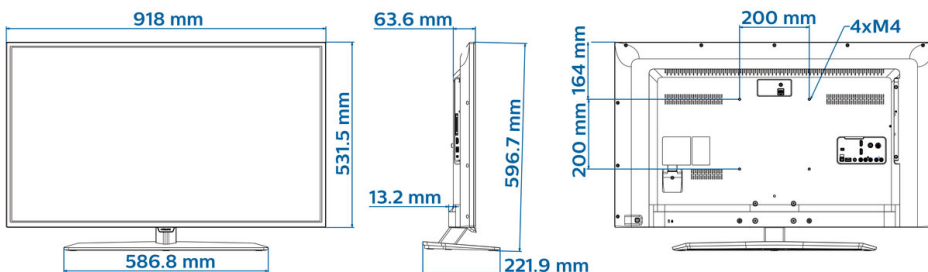

- Display: LED Full HD
- Diagonal screen size: 40 inch / 102 cm
- Aspect ratio: 16:9
- Panel resolution: 1920x1080p
- Brightness: 280 cd/m²
- Viewing angle: 176° (H) / 176° (V)
- Picture enhancement: Pixel Plus HD, 200Hz Perfect Motion Rate

SUB, TXT

- Music formats supported: MP3, AAC, WAV, WMA (v2 up to v9.2)
- Picture formats supported: BMP, JPG, PNG, GIF
- Supp. Video Resolution on USB: up to 1920x1080p@60Hz

Accessories

- Included: Tabletop Stand, 2x AAA batteries, Warranty Leaflet, Legal and Safety brochure, Power Cord, Remote Control 22AV1503A/12
- Optional: External Clock 22AV1120C/00, Healthcare RC 22AV1109H/12, Setup RC 22AV9573A/12

Dimensions

- Set dimensions (W x H x D): 918 x 532 x 64/77 mm
- Set dimensions with stand (W x H x D): 918 x 597 x 222 mm
- Product weight: 7.6 kg
- Product weight (+stand): 9.5 kg
- Wall mount compatible: M4, 200 x 200 mm