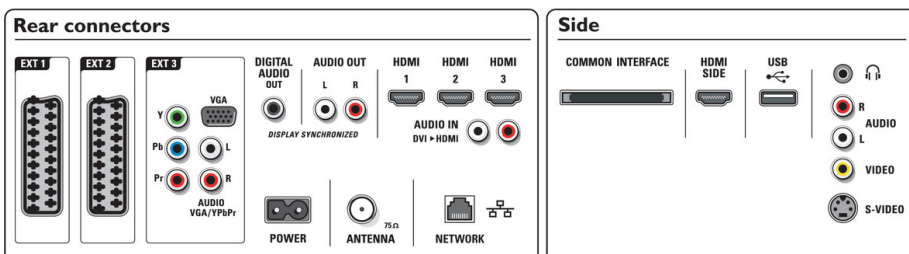

Tuner/Reception/Transmission

- Aerial Input: 75 ohm coaxial (IEC75)
- TV system: DVB COFDM 2K/8K
- Video Playback: NTSC, SECAM, PAL
- Digital TV: DVB Terrestrial *, DVB-T MPEG4*
- Tuner bands: Hyperband, S-Channel, UHF, VHF

Connectivity

- Ext 1 Scart: Audio L/R, CVBS in, RGB
- Ext 2 Scart: Audio L/R, CVBS in, RGB
- Ext 3: YPbPr, Audio L/R in, VGA PC-in
- Ext 4: HDMI v1.3
- Ext 5: HDMI v1.3
- Ext 6: HDMI v1.3
- EasyLink (HDMI-CEC): One touch play, System audio control, System standby
- Front / Side connections: HDMI v1.3, S-video in, CVBS in, Audio L/R in, Headphone Out, USB
- PC network link: DLNA 1.0 certified
- Other connections: Analog audio Left/Right out, S/PDIF out (coaxial), Common Interface

Power

- Ambient temperature: 5 °C to 35 °C
- Mains power: AC 220 - 240 V +/- 10%
- Power consumption: 206 W
- Power (Energy saving mode): 150 W
- Standby power consumption: 0,15 W

Dimensions

- Set dimensions (W x H x D): 1054 x 658 x 100 mm
- Set dimensions with stand (H x D): 731 x 265 mm
- Stand width: 590 mm
- Weight incl. Packaging: 39 kg
- Product weight: 22.7 kg
- Product weight (+stand): 27.2 kg
- Box dimensions (W x H x D): 1163 x 813 x 320 mm
- VESA wall mount compatible: 300 x 300 mm

Accessories

- Included accessories: RF antenna cable, Power cord, Quick start guide, User Manual, Warranty certificate, Remote Control, Batteries for remote control

Issue date 2019-11-12

Version: 4.0.9

12 NC: 8670 000 35027
EAN: 87 12581 37504 1

© 2019 Koninklijke Philips N.V.
All Rights reserved.

Specifications are subject to change without notice.
Trademarks are the property of Koninklijke Philips N.V.
or their respective owners.

www.philips.com