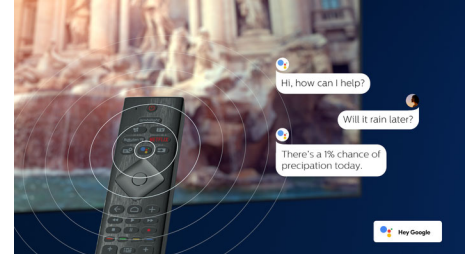

4K UHD HDR

Your Philips 4K UHD TV is compatible with all major HDR formats, including HDR10+ and

58PUS8505/12

Dolby Vision. Whether it's a must-watch series or the latest video game, shadows will be deeper. Bright surfaces will shine. Colors will be truer.

Voice assistant

Control your Philips Android TV with your voice. Want to play a game, watch Netflix, or find content and apps in the Google Play store? Just tell your TV. You can even command all Google Assistant-compatible smart home devices, like dimming the lights and setting the thermostat on movie night. Without leaving the sofa. The days of searching for the TV remote are over. Now you can use your voice to control your Philips smart TV via Alexa-enabled devices, like Amazon Echo. Turn your TV on, change the channel, switch to your gaming console and more with Alexa.