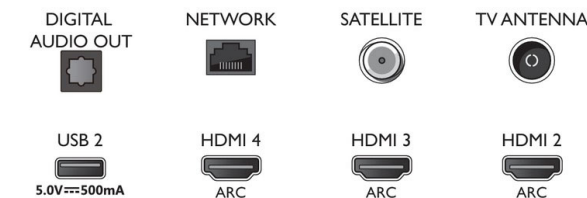

Sound

- Output power (RMS): 20W
- Sound Enhancement: Auto Volume Leveler, Dolby Atmos, 5 Band Equalizer, A.I. Sound, Bass Enhancement, Clear Dialogue, Night mode
- Speaker configuration: 2x10W full range speaker

Dimensions

- Box dimensions (W x H x D): 1445 x 880.0 x 160.0 mm
- Set dimensions (W x H x D): 1298.7 x 765.1 x 81.9 mm
- Set dimensions with stand (W x H x D): 1298.7 x 830.1 x 253.6 mm
- Stand dimensions (W x H x D): 750.0 x 65.0 x 253.6 mm
- Product weight: 17.9 kg
- Product weight (+stand): 21.0 kg
- Weight incl. Packaging: 26.0 kg
- VESA wall mount compatible: 300 x 200 mm

Connections

Side

Bottom

Issue date 2022-07-08

Version: 9.3.1

12 NC: 8670 001 65539
EAN: 87 18863 02297 9

© 2022 Koninklijke Philips N.V.
All Rights reserved.

Specifications are subject to change without notice.
Trademarks are the property of Koninklijke Philips N.V.
or their respective owners.