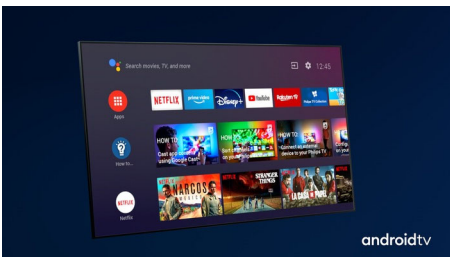

Android TV

Your Philips Android TV gives you the content you want-when you want it. You can customize the home screen to display your favorite apps, making it simple to start streaming the movies and shows you love. Or pick up where you left off.