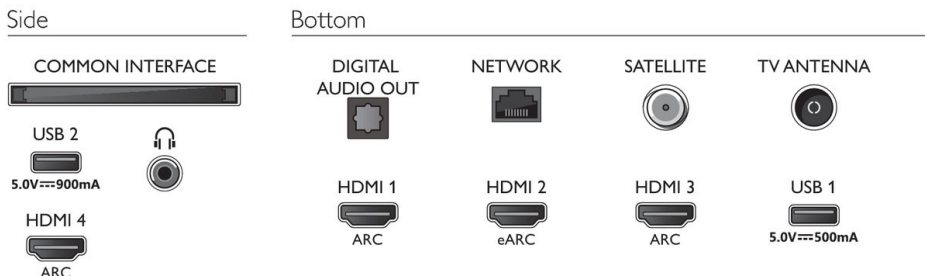

Multimedia Applications

- Video Playback Formats: Containers: AVI, MKV, H264/MPEG-4 AVC, MPEG-1, MPEG-2, MPEG-4, VP9, HEVC (H.265), AV1, HEVC
- Subtitles Formats Support: .SRT, .SUB, .TXT, .SMI
- Music Playback Formats: AAC, MP3, WAV, WMA (v2 up to v9.2), WMA-PRO (v9 and v10)
- Picture Playback Formats: JPEG, BMP, GIF, PNG, 360 photo, HEIF

EU Energy card

- EPREL registration numbers: 476382
- Diagonal screen size (inch): 58
- Diagonal screen size (metric): 146
- Energy class for SDR: G
- On mode power demand for SDR: 90 Kwh/1000h
- Energy class for HDR: G

- On mode power demand for HDR: 121 Kwh/1000h
- Networked standby mode: <2.0 W
- Off mode power consumption: n.a.
- Panel technology used: LED LCD

Sound

- Output power (RMS): 20W
- Sound Enhancement: Dolby Atmos, A.I. Sound, Clear Dialogue, Night mode, A.I. EQ, Dolby Bass Enhancement, Dolby Volume Leveler, DTS Play-Fi, Mimi Sound Personalization
- Speaker configuration: 2x10W full range speaker

Dimensions

- VESA wall mount compatible: 200 x 300 mm
- Box dimensions (W x H x D): 1445.0 x 880.0 x 160.0 mm
- Product weight: 17.4 kg
- Product weight (+stand): 20.2 kg
- Set dimensions (W x H x D): 1289.9 x 749.7 x 79.7 mm
- Set dimensions with stand (W x H x D): 1289.9 x 819.8 x 256.2 mm
- Stand dimensions (W x H x D): 720.0 x 70.0 x 256.2 mm
- Weight incl. Packaging: 24.5 kg

Connections

Issue date 2022-07-08

Version: 8.5.1

12 NC: 8670 001 74852
EAN: 87 18863 02853 7

© 2022 Koninklijke Philips N.V.
All Rights reserved.

Specifications are subject to change without notice. Trademarks are the property of Koninklijke Philips N.V. or their respective owners.

www.philips.com

- EPG and actual visibility (up to 8 days) is country and operator dependent.
- Android App offerings vary per country. For more details please visit your local Google Play Store.
- Memory size (Flash) : 16G, the actual available disc space may differ (dependent on e.g. (pre-)installed apps, installed operating system, etc.)
- The TV supports DVB reception for 'Free to air' broadcast. Specific DVB operators may not be supported. An up to date list can be found in the FAQ section of the Philips support website. For some operators Conditional Access and subscription are required. Contact your operator for more information.
- Philips TV Remote app and related functionalities vary per TV model, operator, and country, as well as smart device model and OS. For more details please visit: www.philips.com/TVRemoteapp.
- Smart TV app offerings vary per TV model and country. For more details please visit: www.philips.com/smarttv.
- USB recording for digital channels only, recordings may be limited by broadcast copy protection (CI+). Country and channel restrictions may apply.
- This television contains lead only in certain parts or components where no technology alternatives exist in accordance with existing exemption clauses under the RoHS Directive.
- Amazon Prime is available in selected languages and countries.
- Google Assistant is available on Philips Android TVs running on Android O (8) or higher OS version. Google Assistant is available in selected languages and countries.
- Netflix subscription required. Subject to terms at <https://www.netflix.com>
- Amazon, Alexa and all related logos are trademarks of Amazon.com, Inc. or its affiliates. Amazon Alexa is available in selected languages and countries.
- Disney+ subscription required. Subject to terms at <https://www.disneyplus.com> (c) 2020 Disney and its related entities. Disney+ is available in selected languages and countries.
- Rakuten TV is available in selected languages and countries.