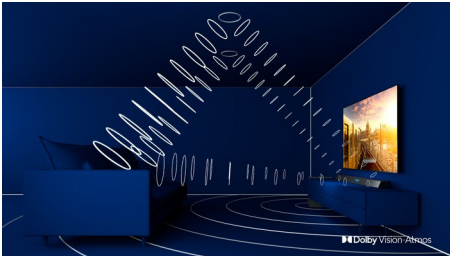

Dolby Vision + Dolby Atmos

Support for Dolby's premium sound and video formats means the HDR content you watch will look-and sound-glorious. You'll enjoy a picture that reflects the director's original intentions and experience spacious sound with real clarity and depth.

Slim, attractive design

Placing your TV in a corner, or in an awkward position? The central swivel stand ensures that you'll always be able to angle the screen just so. Wherever your TV sits, the virtually bezel-free screen adds a sophisticated touch.