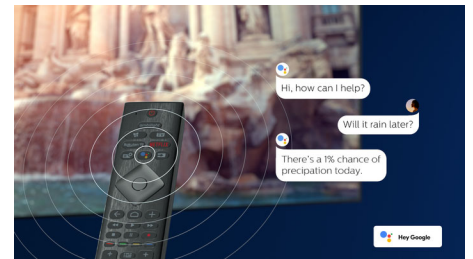

Dolby Vision + Dolby Atmos

Support for Dolby's premium sound and video formats means the HDR content you watch will look-and sound-glorious. You'll enjoy a picture that reflects the director's original intentions and experience spacious sound with real clarity and depth.

AI voice control

Push a button on the remote to talk to the Google Assistant. Control the TV or Google Assistant-compatible smart home devices with your voice. Or ask Alexa to control the TV via Alexa-enabled devices.

Slim, attractive design

Placing your TV in a corner, or in an awkward position? The central swivel stand ensures that you'll always be able to angle the screen just so. Wherever your TV sits, the virtually bezel-free screen adds a sophisticated touch.