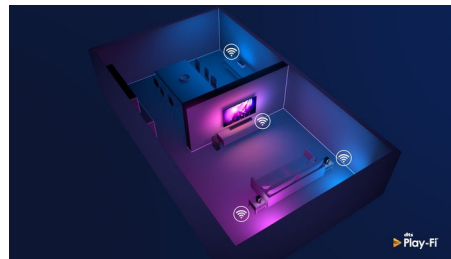

DTS Play-Fi compatible

With DTS Play-Fi on your Philips TV you can connect to compatible speakers in any room. Got wireless speakers in the kitchen? Listen to the movie while you make a snack, or keep up with the sports commentary while you get everyone drinks.