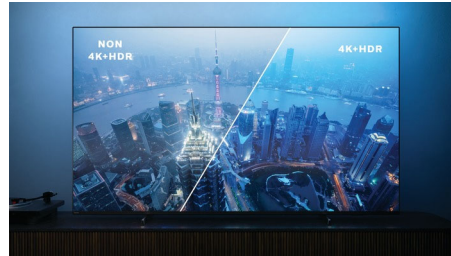

Vibrant HDR picture

Your Philips 4K UHD TV is compatible with all major HDR formats, including Dolby Vision. Whether it's a must-watch series or the latest video game, shadows will be deeper. Bright surfaces will shine. Colors will be truer.