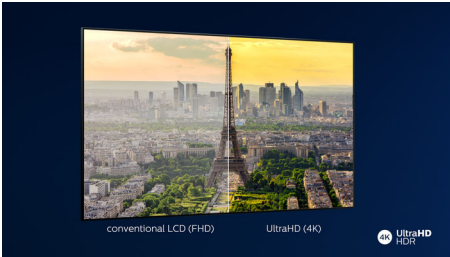

4K UHD LED Smart TV

126 cm (50") DOLBY VISION and DOLBY ATMOS, Major HDR formats supported, P5 Perfect Picture Engine

Highlights

HDR10+ supported

Your Philips TV is primed to get the most out of the HDR10+ video format. Contrast, color, and brightness levels are adjusted from frame to frame. Whether it's a must-watch series or the new blockbuster, shadows will be deeper. Bright surfaces will shine. Colors will be truer.