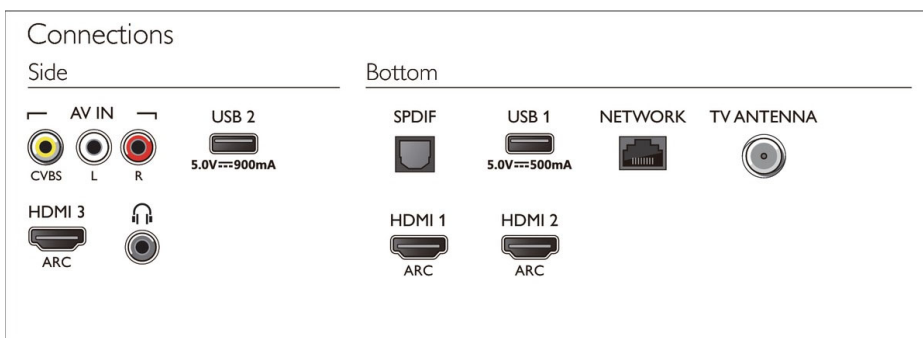

Dimensions

- Box dimensions (W x H x D): 1240 x 680 x 160 mm
- Set dimensions (W x H x D): 1113.4 x 647.4 x 87.2 mm
- Set dimensions with stand (W x H x D):

50PUD7625/43

- 1113.4 x 717.4 x 319.8 mm
- Product weight: 11.34 kg
- Product weight (+stand): 11.63 kg
- Weight incl. Packaging: 15.6 kg
- Wall mount compatible: 200 x 200 mm
- Stand dimensions (W x H x D): 966.9 x 70 x 275.4 mm

Accessories

- Included accessories: Remote Control, 2 x AAA Batteries, Table top stand, Power cord, Quick start guide, Legal and safety brochure

Design

- Colors of TV: Plastic glossy black bezel
- Stand design: Matte blade stand