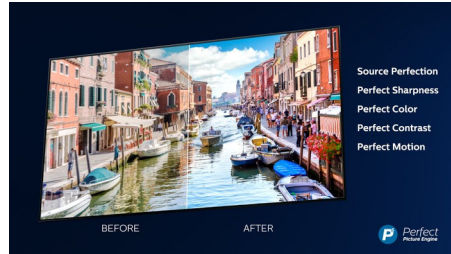

P5 Perfect Picture Engine

The Philips P5 engine delivers a picture as brilliant as the content you love. Details have noticeably more depth. Colors are vivid, while skin tones look natural. Contrast is so crisp you'll feel every detail. Motion is perfectly smooth.

50PUD7625/43