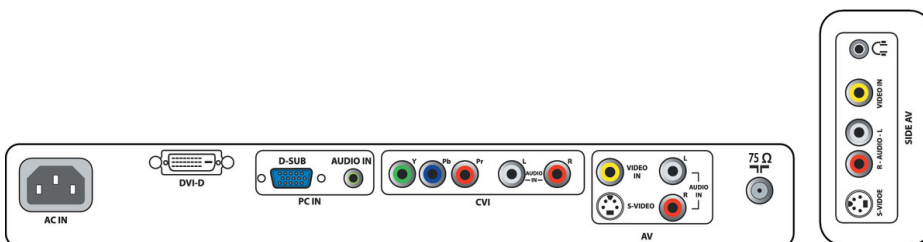

- AV 1: Audio L/R in, YPbPr
- AV 2: Audio L/R in, CVBS in, S-Video
- Front / Side connections: Audio L/R in, CVBS in, Headphone Out, S-video in
- Other connections: DVI-D, PC Audio in, PC-In VGA

Power

- Ambient temperature: 5 °C to 40 °C
- Mains power: 100-240V, 60-50 Hz
- Power consumption: 130 W
- Standby power consumption: < 2 W

Accessories

- Included accessories: Power cord, Quick start guide, User Manual, Warranty certificate, Remote Control, Batteries for remote control

Dimensions

- Set dimensions (W x H x D): 661.8 x 473 x 100.4 mm
- Set dimensions with stand (W x H x D): 661.8 x 511 x 240 mm
- Product weight: 10.97 kg
- Product weight (+stand): 12.4 kg
- Box dimensions (W x H x D): 898 x 582 x 243 mm
- Weight incl. Packaging: 15.98 kg
- Wall mount compatible: 200 x 100 mm