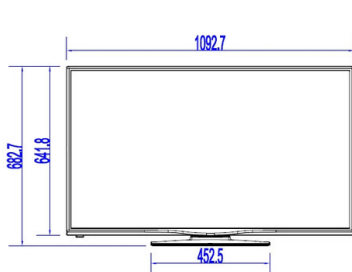

Specifications

Picture/Display

- Display: LED Full HD
- Diagonal screen size: 48 inch / 121 cm
- Aspect ratio: 16:9
- Panel resolution: 1920x1080p
- Brightness: 300 cd/m²
- Viewing angle: 178° (H) / 178° (V)
- Contrast ratio (typical): 4000

Accessories

- Included: Remote Control 22AV1407A/12, 2x AAA batteries, Tabletop Stand, Warranty Leaflet, Legal and Safety brochure
- Optional: Setup RC 22AV9573A, Remote Control 22AV1601A/12

Power

- Mains power: AC 220-240V; 50-60Hz
- Energy Label Class: A++
- Eu Energy Label power: 46 W
- Annual energy consumption: 67 kWh
- Standby power consumption: <0.3 W
- Power Saving Features: Eco mode
- Ambient temperature: 5 °C to 45 °C

Dimensions

- Set dimensions (W x H x D): 1093 x 642 x 81/97 mm

- Set dimensions with stand (W x H x D): 1093 x 681 x 220 mm
- Product weight: 10.1 kg
- Product weight (+stand): 11.0 kg
- Wall mount compatible: M6, 200 x 200 mm