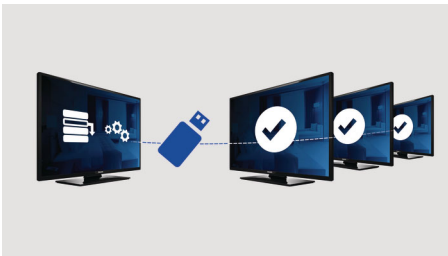

PHILIPS

Highlights

Welcome page

A welcome page is displayed each time the TV set is switched on. The welcome page can be branded and customized easily at the time of installation via a simple welcome image in .png format.

USB Cloning

Provides the ability to easily copy all programming and channel programming

settings from one TV into other TV sets in less than a minute. The feature ensures uniformity between TV sets and significantly reduces installation time and costs.

USB (photos, music, video)

Share the fun. Connect your USB memory-stick, digital camera, mp3 player or other multimedia device to the USB port on your TV to enjoy photos, videos and music with the easy to use onscreen content browser.

Specifications

Picture/Display

- Display: LED Full HD
- Diagonal screen size: 48 inch / 121 cm
- Aspect ratio: 16:9
- Panel resolution: 1920x1080p
- Brightness: 300 cd/m²
- Viewing angle: 178° (H) / 178° (V)
- Contrast ratio (typical): 4000