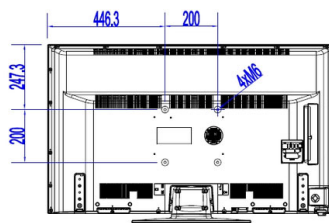

Specifications

Picture/Display

- Display: LED Full HD
- Diagonal screen size: 48 inch / 121 cm
- Aspect ratio: 16:9
- Panel resolution: 1920x1080p
- Brightness: 300 cd/m²
- Viewing angle: 178° (H) / 178° (V)
- Contrast ratio (typical): 4000

Accessories

- Included: Remote Control 22AV1407A/12, 2x AAA batteries, Tabletop Stand, Warranty Leaflet, Legal and Safety brochure
- Optional: Setup RC 22AV9573A, Remote Control 22AV1601A/12

Power

- Mains power: AC 220-240V; 50-60Hz
- Energy Label Class: A++
- Eu Energy Label power: 46 W
- Annual energy consumption: 67 kWh
- Standby power consumption: <0.3 W
- Power Saving Features: Eco mode
- Ambient temperature: 5 °C to 45 °C

Dimensions

- Set dimensions (W x H x D): 1093 x 642 x 81/97 mm

- Set dimensions with stand (W x H x D): 1093 x 681 x 220 mm
- Product weight: 10.1 kg
- Product weight (+stand): 11.0 kg
- Wall mount compatible: M6, 200 x 200 mm