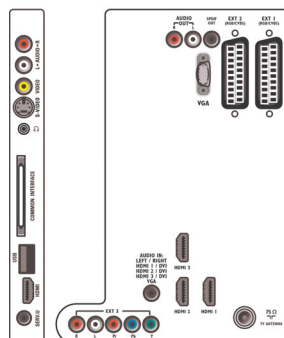

- Multimedia connections: USB
- Playback Formats: MP3, LPCM, JPEG Still pictures, MPEG1, MPEG2, H.264/MPEG-4 AVC

Tuner/Reception/Transmission

- Aerial Input: 75 ohm coaxial (IEC75)
- TV system: DVB COFDM 2K/8K
- Video Playback: NTSC, SECAM, PAL
- Digital TV: DVB-T MPEG4*, DVB-C MPEG4*
- Tuner bands: Hyperband, S-Channel, UHF, VHF

Connectivity

- Ext 1 Scart: Audio L/R, CVBS in, RGB
- Ext 2 Scart: Audio L/R, CVBS in, RGB
- Ext 3: YPbPr, Audio L/R in
- Front / Side connections: HDMI v1.3, S-video in, CVBS in, Audio L/R in, Headphone Out, USB
- Other connections: Analog audio Left/Right out, PC Audio in, PC-In VGA, S/PDIF out (coaxial), Common Interface Plus (CI+), Common Interface
- HDMI 1: HDMI v1.3
- HDMI 2: HDMI v1.3

- HDMI 3: HDMI v1.3
- EasyLink (HDMI-CEC): One touch play, Remote control pass-through, System audio control, System standby

Power

- Ambient temperature: 5 °C to 35 °C
- Mains power: 220 - 240V, 50Hz
- Power consumption (typical): 197 W
- Standby power consumption: 0.15 W

Dimensions

- Set dimensions (W x H x D): 1256 x 766 x 119 mm
- Set dimensions with stand (W x H x D): 1256 x 816 x 309 mm
- Weight incl. Packaging: 38.7 kg
- Product weight (+stand): 32.0 kg
- Box dimensions (W x H x D): 1500 x 865 x 289 mm
- Wall mount compatible: 400 x 400 mm

Accessories

- Included accessories: Tabletop swivel stand, Power cord, Quick start guide, Warranty certificate, Remote Control, Batteries for remote control

Issue date 2022-07-14

Version: 8.11.8

12 NC: 8670 000 49572
EAN: 87 12581 46419 6

© 2022 Koninklijke Philips N.V.
All Rights reserved.

Specifications are subject to change without notice.
Trademarks are the property of Koninklijke Philips N.V.
or their respective owners.

www.philips.com

* DVB-T, supported in selected countries only

* DVB-C in selected countries and for selected operators only. Most up to date information is available on the type plate of the TV.