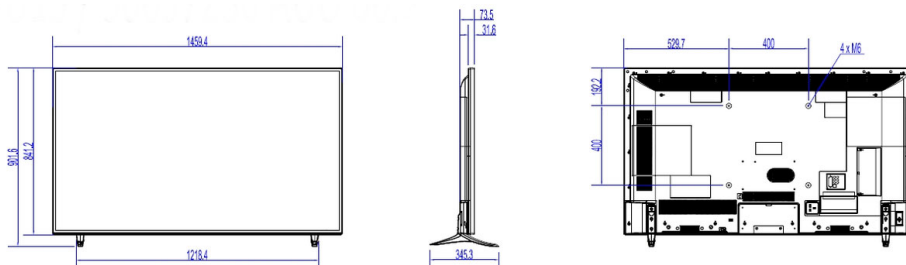

Specifications

Picture/Display

- Display: 4K Ultra HD LED
- Diagonal screen size: 65 inch / 164 cm
- Aspect ratio: 16:9
- Panel resolution: 3840x2160p
- Brightness: 350 cd/m²
- Contrast ratio (typical): 4000
- Viewing angle: 178° (H) / 178° (V)

Supported Display Resolution

- HDMI: Up to 3840x2160p@60Hz
- Tuner: T2 HEVC: up to 3840x2160@60Hz, Others: up to 1920x1080p@60Hz
- USB: HEVC: up to 3840x2160@60Hz, Others: up to 1920x1080@60Hz

Accessories

Dimensions

- Set dimensions (W x H x D): 1459 x 841 x 73.5 mm
- Set dimensions with stand (W x H x D): 1459 x 902 x 345 mm
- Product weight: 23.5 kg
- Product weight (+stand): 24.1 kg
- Wall mount compatible: M6, 400 x 400 mm