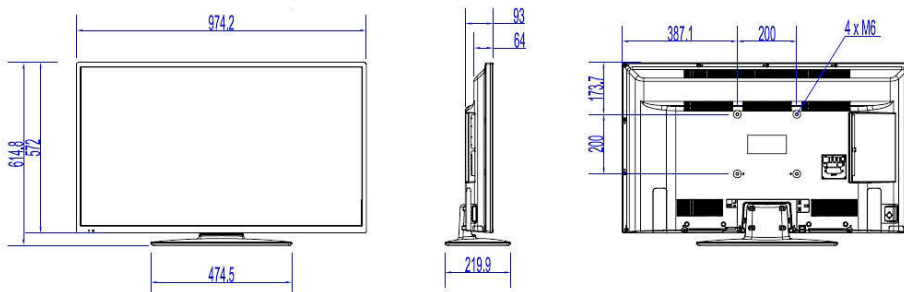

Connectivity Enhancements

- EasyLink (HDMI CEC): One touch play, System Standby, RC pass through

Design

- Colour: Black

Dimensions

- Set Width: 974 mm
- Set Height: 572 mm
- Set Depth: 64/93 mm
- Product weight: 8.3 kg
- Set width (with stand): 974 mm
- Set height (with stand): 615 mm
- Set depth (with stand): 220 mm
- Product weight (+stand): 9.2 kg
- Wall mount compatible: M6, 200 x 200 mm