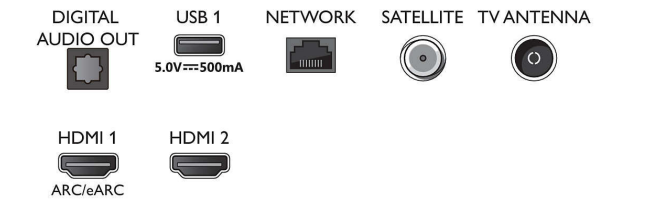

Specifications

Picture/Display

- Aspect ratio: 16:9
- Diagonal screen size (inch): 50 inch
- Diagonal screen size (metric): 126 cm
- Display: 4K Ultra HD LED
- Panel resolution: 3840 x 2160
- Picture enhancement: Dolby Vision, HLG (Hybrid Log Gamma), Ultra Resolution, HDR10+ compatible, Micro Dimming
- Diagonal screen size (inch): 50 inch

- Teletext: 1000 page Hypertext
- HEVC support

Smart TV Features

- User Interaction: SimplyShare, Screen mirroring
- SmartTV apps*: Online video stores, Open Internet browser, TV on demand, YouTube, Netflix TV
- Ease of Installation: Auto detect Philips devices, Network installation wizard, Settings assistant wizard
- Ease of Use: One-stop smart menu button, On-screen user manual

Connections

Side

Bottom

Specifications

- Firmware upgradeable: Firmware auto upgrade wizard, Firmware upgradeable via USB, Online firmware upgrade
- Screen Format Adjustments: Advance - Shift, Basic - Fill Screen, Fit to screen, Zoom, stretch, Wide screen
- Voice assistant*: Works with Google Assistant