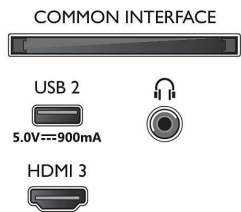

Specifications

Picture/Display

- Aspect ratio: 16:9
- Diagonal screen size (inch): 50 inch
- Diagonal screen size (metric): 126 cm
- Display: 4K Ultra HD LED
- Panel resolution: 3840 x 2160
- Picture enhancement: Dolby Vision, HLG (Hybrid Log Gamma), Ultra Resolution, HDR10+ compatible, Micro Dimming
- Diagonal screen size (inch): 50 inch

Connections

Side

Bottom

Specifications

- Firmware upgradeable: Firmware auto upgrade wizard, Firmware upgradeable via USB, Online firmware upgrade
- Screen Format Adjustments: Advance - Shift, Basic - Fill Screen, Fit to screen, Zoom, stretch, Wide screen
- Voice assistant*: Works with Google Assistant