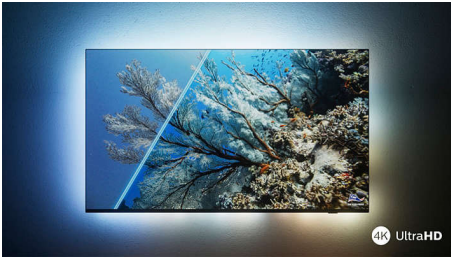

4K UHD LED Smart TV
126 cm (50") Dolby Vision and Dolby Atmos, Smart TV

Highlights

Supports all major HDR formats

Your Philips 4K UHD TV is compatible with all major HDR formats, including Dolby Vision. Whether it's a must-watch series or the latest video game, shadows will be deeper. Bright surfaces will shine. Colours will be truer.