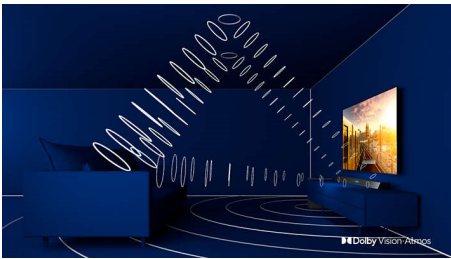

Dolby Vision + Dolby Atmos

Support for Dolby's premium sound and video formats means that the HDR content that you watch will look—and sound—glorious. You'll enjoy a picture that reflects the director's original intentions and experience spacious sound with real clarity and depth.