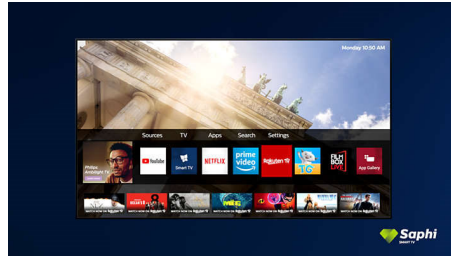

SAPHI smart TV

The fast, intuitive SAPHI operating system makes your Philips smart TV a real pleasure to use. Enjoy great picture quality and one-button access to a clear icon-based menu. Operate your TV with ease, and quickly navigate to popular Philips smart TV apps.

HDMI connectivity

Ready for gaming

Your Philips TV boasts the latest HDMI connectivity, and it automatically switches to a low-latency setting when you start playing a game on your console.

Design

Looking for a TV that fits with your room? This 4K smart TV is dressed for the occasion! The virtually bezel-free screen goes with just about any interior scheme. While the slim feet make

50PUS7506/12

it seem as if the screen is floating above your TV unit or table.

Design

Black matte bezel. Slender feet.