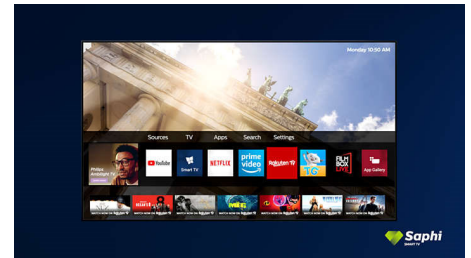

50PUS7506/12

it seem as if the screen is floating above your TV unit or table.

Design

Black matte bezel. Slender feet.

SAPHI TV Collection

Philips TV Collection. Netflix, Prime Video and more.

Saphi Smart TV

SAPHI is a fast, intuitive operating system that makes your Philips Smart TV a real pleasure to use. Enjoy great picture quality and one-button access to a clear icon-based menu. Operate your TV with ease and quickly navigate to popular Philips Smart TV apps including YouTube, Netflix and more.