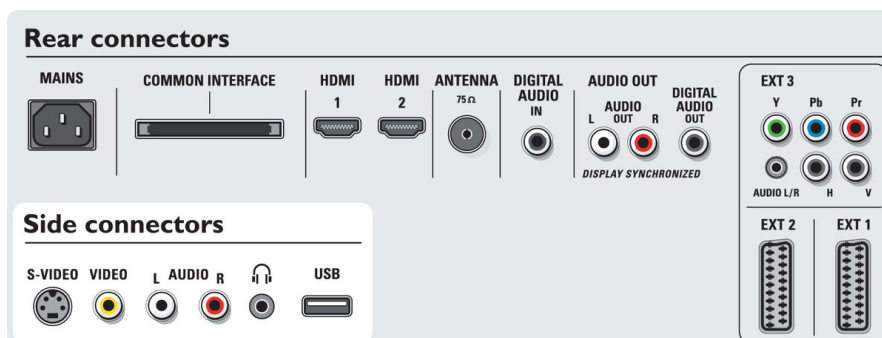

Convenience

- Child Protection: Child Lock+Parental Control
- Clock: Smart Clock
- Ease of Installation: Auto Program Naming, Automatic Channel Install(ACI), Automatic Tuning System (ATS), Autostore, PLL Digital Tuning, Plug & Play
- Ease of Use: Auto Volume Leveller (AVL), Delta Volume per preset, Graphical User Interface, On Screen Display, Side Control, Program List, 4 favorite lists
- Electronic Program Guide: Now + Next EPG
- Picture in Picture: Text dual screen
- Remote Control: Amp, DVD, Sat, STB (Set-Top Box), VCR, Multi-functional
- Remote control type: RC4401
- Screen Format Adjustments: 4:3, Auto Format, Movie expand 14:9, Movie expand 16:9, Subtitle and Heading Shift, Super Zoom, Widescreen, 6 Widescreen Modes
- Teletext: 1200 page Hypertext
- Teletext enhancements: Habit Watch, Program

- information Line
- VESA Mount: Vesa compliant

Accessories

- Included accessories: Table top stand, RF antenna cable
- Optional accessories: Floor stand

Dimensions

- Set dimensions (W x H x D): 1138 x 796 x 114 mm
- Set dimensions with stand (H x D): 856 x 290 mm
- Weight incl. Packaging: 67 kg
- Product weight: 44 kg
- Wall mount compatible: 600 x 200 mm
- Box dimensions (W x H x D): 1292 x 1121 x 323 mm

Power

- Ambient temperature: 5 °C to 40 °C
- Mains power: AC 110 - 240 V +/- 10%
- Power consumption: 365 W
- Standby power consumption: 1W

Issue date 2022-07-14

Version: 10.0.18

12 NC: 8670 000 23289
EAN: 87 10895 92053 7

© 2022 Koninklijke Philips N.V.
All Rights reserved.

Specifications are subject to change without notice.
Trademarks are the property of Koninklijke Philips N.V.
or their respective owners.

www.philips.com

* DVB-T, supported in selected countries only