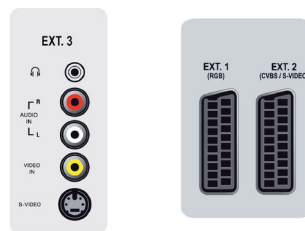

Tuner/Reception/Transmission

- Aerial Input: 75 ohm coaxial (IEC75)
- TV system: PAL I, PAL B/G, PAL D/K, SECAM B/G, SECAM D/K, SECAM L/L'
- Video Playback: NTSC, SECAM, PAL
- Tuner bands: Hyperband, S-Channel, UHF, VHF
- Number of Preset Channels: 100
- Tuner Display: PLL

Connectivity

- Ext 1 Scart: Audio L/R, CVBS in/out, RGB
- Ext 2 Scart: Audio L/R, CVBS in/out, S-video in
- Ext 3: S-video in, CVBS in, Audio L/R in
- Ext 4: YPbPr, Audio L/R in
- Ext 5: HDMI
- Ext 6: HDMI
- Number of Scarts: 2
- Other connections: Headphone out

Power

- Ambient temperature: 5 °C to 40 °C
- Mains power: 220 - 240V, 50/60Hz
- Power consumption: 140 W
- Standby power consumption: < 1W

Accessories

- Included accessories: Table top stand, Power cord, Quick start guide, User Manual, Registration card, Warranty certificate, Remote Control, Batteries for remote control
- Optional accessories: Floor stand

Dimensions

- Set dimensions (W x H x D): 816.9 x 552.5 x 115.5 mm
- Set dimensions with stand (W x H x D): 816.9 x 610 x 238 mm
- Product weight: 16.3 kg
- Product weight (+stand): 19.3 kg
- Box dimensions (W x H x D): 892 x 642 x 315 mm
- Weight incl. Packaging: 22.0 kg
- Wall mount compatible: 200 x 100 mm

Stereo system					Transmission system					
2CS DK	NICAM DK	2CS BG	NICAM I	NICAM LL'	PAL BG	PAL D/K	PAL I	SECAM BG	SECAM DK	SECAM LL'
•	•	•	•	•	•	•	•	•	•	•

Issue date 2022-07-14

Version: 2.0.4

12 NC: 8670 000 31273
EAN: 87 12581 34372 9

© 2022 Koninklijke Philips N.V.
All Rights reserved.

Specifications are subject to change without notice.
Trademarks are the property of Koninklijke Philips N.V.
or their respective owners.

www.philips.com