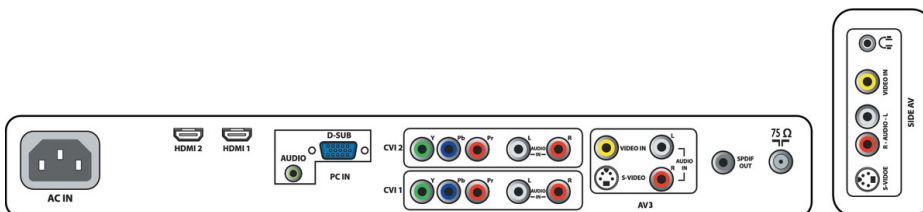

Connectivity

- AV 1: Audio L/R in, YPbPr
- AV 2: Audio L/R in, YPbPr
- AV 3: Audio L/R in, CVBS in, S-Video in
- AV 4: HDMI
- AV 5: HDMI
- Front / Side connections: Audio L/R in, CVBS in, Headphone out, S-video in
- Other connections: PC Audio in, PC-In VGA, S/PDIF out (coaxial)

Accessories

- Included Accessories: Table top stand, Power cord, Quick start guide, User Manual, Warranty certificate, Remote Control, Batteries for remote control

Dimensions

- Color cabinet: Silver, high gloss black
- Set dimensions (W x H x D):
791 x 539.2 x 109 mm
- Set dimensions with stand (W x H x D):
791 x 601 x 251.1 mm
- Product weight: 15.1 kg
- Product weight (+stand): 18.1 kg
- Box dimensions (W x H x D):
899 x 714 x 269 mm
- Weight incl. Packaging: 19.2 kg
- VESA wall mount compatible: 400 x 200 mm