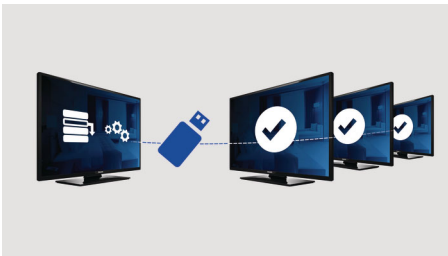

PHILIPS

Highlights

Welcome page

A welcome page is displayed each time the TV set is switched on. The welcome page can be branded and customized easily at the time of installation via a simple welcome image in .png format.

USB Cloning

Provides the ability to easily copy all programming and channel programming

settings from one TV into other TV sets in less than a minute. The feature ensures uniformity between TV sets and significantly reduces installation time and costs.

USB (photos, music, video)

Share the fun. Connect your USB memory-stick, digital camera, mp3 player or other multimedia device to the USB port on your TV to enjoy photos, videos and music with the easy to use onscreen content browser.