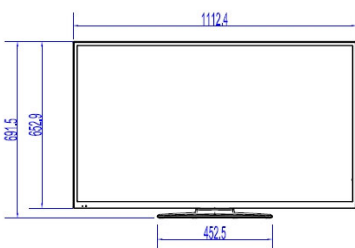

Specifications

Picture/Display

- Display: LED Full HD
- Diagonal screen size: 49 inch / 123 cm
- Aspect ratio: 16:9
- Panel resolution: 1920x1080p
- Brightness: 330 cd/m²
- Viewing angle: 178° (H) / 178° (V)
- Contrast ratio (typical): 4000

Accessories

- Included: Remote Control 22AV1407A/12, 2x AAA batteries, Tabletop Stand, Warranty Leaflet, Legal and Safety brochure
- Optional: Setup RC 22AV9573A, Remote Control 22AV1601A/12

Power

- Mains power: AC 220-240V; 50-60Hz
- Energy Label Class: A++
- Eu Energy Label power: 48 W
- Annual energy consumption: 70 kWh
- Standby power consumption: <0.3 W
- Power Saving Features: Eco mode
- Ambient temperature: 5 °C to 45 °C

Dimensions

- Set dimensions (W x H x D): 1112 x 653 x 60/91 mm
- Set dimensions with stand (W x H x D): 1112 x 692 x 220 mm

Issue date 2022-07-14

Version: 1.0.1

12 NC: 8670 001 47628
EAN: 87 18863 01379 3