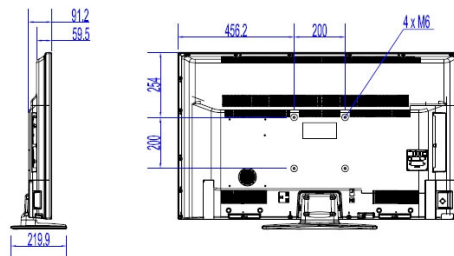

Specifications

Picture/Display

- Display: LED Full HD
- Diagonal screen size: 49 inch / 123 cm
- Aspect ratio: 16:9
- Panel resolution: 1920x1080p
- Brightness: 330 cd/m²
- Viewing angle: 178° (H) / 178° (V)
- Contrast ratio (typical): 4000

Accessories

- Included: Remote Control 22AV1407A/12, 2x AAA batteries, Tabletop Stand, Warranty Leaflet, Legal and Safety brochure
- Optional: Setup RC 22AV9573A, Remote Control 22AV1601A/12

Power

- Mains power: AC 220-240V; 50-60Hz
- Energy Label Class: A++
- Eu Energy Label power: 48 W
- Annual energy consumption: 70 kWh
- Standby power consumption: <0.3 W
- Power Saving Features: Eco mode
- Ambient temperature: 5 °C to 45 °C

Dimensions

- Set dimensions (W x H x D): 1112 x 653 x 60/91 mm
- Set dimensions with stand (W x H x D): 1112 x 692 x 220 mm

Issue date 2022-07-14

Version: 1.0.1

12 NC: 8670 001 47628
EAN: 87 18863 01379 3