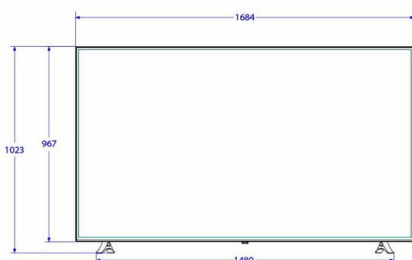

Specifications

Picture/Display

- Display: 4K Ultra HD LED
- Diagonal screen size: 75 inch / 190 cm
- Aspect ratio: 16:9
- Panel resolution: 3840x2160p
- Brightness: 320 cd/m²
- Contrast ratio (typical): 1400
- Viewing angle: 178° (H) / 178° (V)
- Response time (typical): 8 ms

Supported Display Resolution

- HDMI: Up to 3840x2160p@60Hz
- Tuner: T2 HEVC: up to 3840x2160@60Hz, Others: up to 1920x1080p@60Hz
- USB: HEVC: up to 3840x2160@60Hz, Others: up to 1920x1080@60Hz

Accessories

- Power Saving Features: Eco mode
- Ambient temperature: 5 °C to 45 °C

Dimensions

- Set dimensions (W x H x D): 1684 x 967 x 73 mm
- Set dimensions with stand (W x H x D): 1684 x 1023 x 370 mm
- Product weight: 39.6 kg
- Product weight (+stand): 40.2 kg
- Wall mount compatible: 600 x 400 mm, M8