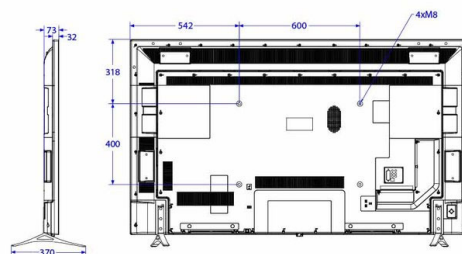

Specifications

Picture/Display

- Display: 4K Ultra HD LED
- Diagonal screen size: 75 inch / 190 cm
- Aspect ratio: 16:9
- Panel resolution: 3840x2160p
- Brightness: 320 cd/m²
- Contrast ratio (typical): 1400
- Viewing angle: 178° (H) / 178° (V)
- Response time (typical): 8 ms

- Included: Remote Control 22AV1407A/12, 2x AAA batteries, Edge Stand, Warranty Leaflet, Legal and Safety brochure
- Optional: Easy RC 22AV1601B/12, Setup RC 22AV9574A/12

Power

- Mains power: AC 220-240V; 50-60Hz
- Energy Label Class: A+
- Eu Energy Label power: 160 W
- Annual energy consumption: 233 kW h
- Standby power consumption: <0.3 W

- Power Saving Features: Eco mode
- Ambient temperature: 5 °C to 45 °C

Dimensions

- Set dimensions (W x H x D): 1684 x 967 x 73 mm
- Set dimensions with stand (W x H x D): 1684 x 1023 x 370 mm
- Product weight: 39.6 kg
- Product weight (+stand): 40.2 kg
- Wall mount compatible: 600 x 400 mm, M8