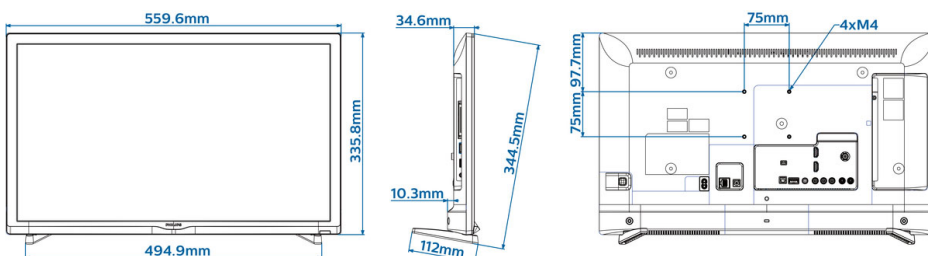

## Dimensions

- Set dimensions (W x H x D): 560 x 336 x 35 mm
- Set dimensions with stand (W x H x D): 560 x 344 x 112 mm
- Product weight: 3.0 kg
- Product weight (+stand): 3.2 kg
- Wall mount compatible: M4, 75 x 75 mm