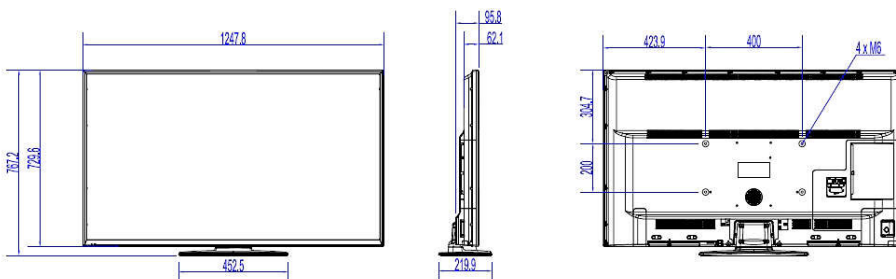

Specifications

Picture/Display

- Aspect ratio: 16:9
- Diagonal screen size (inch): 55 inch
- Diagonal screen size (metric): 139 cm
- Display: 4K Ultra HD LED
- Panel resolution: 3840x2160p
- Brightness: 350 cd/m²
- Contrast ratio (typical): 4000
- Viewing angle: 178° (H) / 178° (V)

Connectivity Enhancements

- EasyLink (HDMI CEC): One touch play, System

Standby, RC pass through

Design

- Colour: Black

Dimensions

- Set Width: 1248 mm
- Set Height: 730 mm
- Set Depth: 62/96 mm
- Product weight: 13.8 kg
- Set width (with stand): 1248 mm
- Set height (with stand): 767 mm
- Set depth (with stand): 220 mm
- Product weight (+stand): 14.7 kg
- Wall mount compatible: M6, 400 x 200 mm