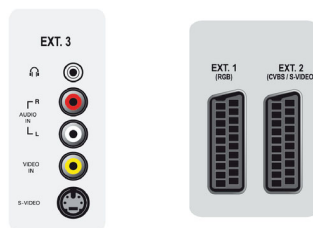

Tuner/Reception/Transmission

- Aerial Input: 75 ohm coaxial (IEC75)
- TV system: PAL I, PAL B/G, PAL D/K, SECAM B/G, SECAM D/K, SECAM L/L', DVB COFDM 2K/8K
- Video Playback: NTSC, SECAM, PAL
- Digital TV: DVB Terrestrial *
- Tuner bands: Hyperband, S-Channel, UHF, VHF
- Number of Preset Channels: 100
- Tuner Display: PLL

Connectivity

- Ext 1 Scart: Audio L/R, CVBS in/out, RGB
- Ext 2 Scart: Audio L/R, CVBS in/out, S-video in
- Number of Scarts: 2
- Ext 3: S-video in, CVBS in, Audio L/R in
- Ext 4: YPbPr, Audio L/R in
- Ext 5: HDMI
- Ext 6: HDMI
- Number of AV connections: 7
- Other connections: Headphone out, Common Interface

Power

- Ambient temperature: 5 °C to 40 °C
- Mains power: 220 - 240V, 50/60Hz
- Power consumption: < 58 W
- Standby power consumption: <1 W

Stereo system				Transmission system						
2CS DK	NICAM DK	2CS BG	NICAM I	NICAM LL'	PAL BG	PAL D/K	PAL I	SECAM BG	SECAM DK	SECAM LL'
•	•	•	•	•	•	•	•	•	•	•

Issue date 2022-07-14

Version: 9.0.12

12 NC: 8670 000 29839
EAN: 87 12581 33385 0

© 2022 Koninklijke Philips N.V.
All Rights reserved.

Specifications are subject to change without notice.
Trademarks are the property of Koninklijke Philips N.V.
or their respective owners.

www.philips.com

Accessories

- Included accessories: Table top stand, Power cord, Quick start guide, User Manual, Registration card, Warranty certificate, Remote Control, Batteries for remote control

Dimensions

- Set dimensions (W x H x D): 495 x 419 x 92 mm
- Set dimensions with stand (W x H x D): 495 x 467 x 193 mm
- Product weight: 7.3 kg
- Product weight (+stand): 8.8 kg
- Box dimensions (W x H x D): 602 x 552 x 202 mm
- Wall mount compatible: 100 x 100 mm