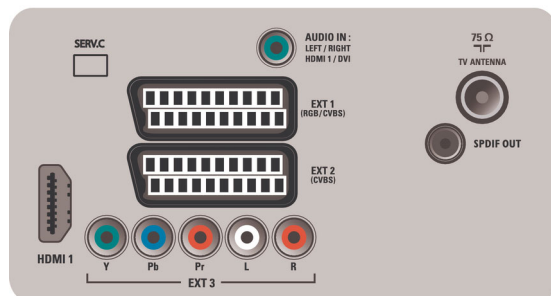

- Ext 1 Scart: Audio L/R, RGB
- Ext 2 Scart: Audio L/R
- Number of Scarts: 2
- Ext 3: YPbPr, Audio L/R in
- Front / Side connections: HDMI v1.3, CVBS in, Audio L/R in
- Audio Output - Digital: Coaxial (cinch)
- Other connections: S/PDIF out (coaxial)
- HDMI 1: HDMI v1.3
- EasyLink (HDMI-CEC): One touch play, EasyLink

Power

- Ambient temperature: 5 °C to 40 °C
- Mains power: 220-240V, 50Hz
- Power consumption (typical): 67 W
- Standby power consumption: 0.30 W

Dimensions

- Set dimensions (W x H x D): 671.8 x 458.7 x 77 mm
- Set dimensions with stand (W x H x D): 671.8 x 520 x 220 mm
- Product weight: 6.9 kg
- Product weight (+stand): 8.4 kg
- Box dimensions (W x H x D): 800 x 210 x 580 mm
- Wall mount compatible: 200 x 100 mm

Accessories

- Included accessories: Table top stand, Power cord, Quick start guide, User Manual, Warranty certificate, Remote Control, 2 x AAA Batteries

Rear connectors

Side

Issue date 2022-07-14

Version: 5.5.9