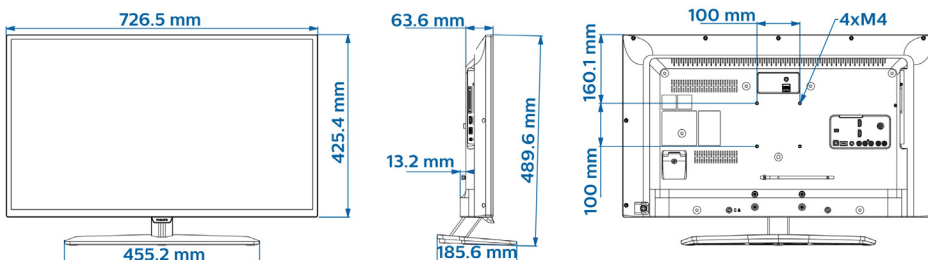

## Dimensions

- Set dimensions (W x H x D): 727 x 425 x 64/77 mm
- Set dimensions with stand (W x H x D): 727 x 490 x 186 mm
- Product weight: 5 kg
- Product weight (+stand): 5.7 kg
- VESA wall mount compatible: M4, 100 x 100 mm