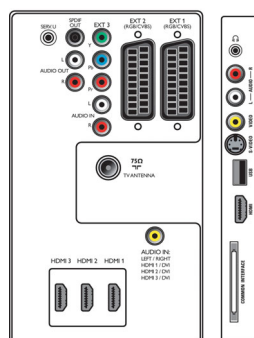

Tuner/Reception/Transmission

- Aerial Input: 75 ohm coaxial (IEC75)
- TV system: PAL I, PAL B/G, PAL D/K, SECAM B/G, SECAM D/K, SECAM L/L', DVB COFDM 2K/8K
- Video Playback: NTSC, SECAM, PAL
- Digital TV: DVB Terrestrial *
- Tuner bands: Hyperband, S-Channel, UHF, VHF
- Tuner Display: PLL

Connectivity

- Ext 1 Scart: Audio L/R, CVBS in/out, RGB
- Ext 2 Scart: Audio L/R, CVBS in/out, RGB
- Ext 3: YPbPr, Audio L/R in
- Ext 4: HDMI v1.3
- Ext 5: HDMI v1.3
- Ext 6: HDMI v1.3
- EasyLink (HDMI-CEC): One touch play, System standby
- Front / Side connections: HDMI v1.3, S-video in, CVBS in, Audio L/R in, Headphone Out, USB
- Other connections: Analog audio Left/Right out, PC Audio in, S/PDIF out (coaxial), Common Interface

Power

- Ambient temperature: 5 °C to 35 °C
- Mains power: 220 - 240V, 50/60Hz
- Power consumption: 200 W
- Standby power consumption: 0.15 W

Dimensions

- Set dimensions (W x H x D): 1046 x 644 x 88 mm
- Set dimensions with stand (W x H x D): 1046 x 716 x 262 mm
- Weight incl. Packaging: 42 kg
- Product weight: 21 kg
- Product weight (+stand): 25.5 kg
- Box dimensions (W x H x D): 1151 x 793 x 333 mm
- Wall mount compatible: 400 x 400 mm

Accessories

- Included accessories: Tabletop swivel stand, Power cord, Quick start guide, User Manual, Warranty certificate, Remote Control, Batteries for remote control

Stereo system				Transmission system						
2CS DK	NICAM DK	2CS BG	NICAM I	NICAM LL	PAL BG	PAL D/K	PAL I	SECAM BG	SECAM DK	SECAM LL
•	•	•	•	•	•	•	•	•	•	•

Issue date 2022-07-14

Version: 6.0.24

12 NC: 8670 000 36932
EAN: 87 12581 39445 5

© 2022 Koninklijke Philips N.V.
All Rights reserved.

Specifications are subject to change without notice.
Trademarks are the property of Koninklijke Philips N.V.
or their respective owners.

www.philips.com