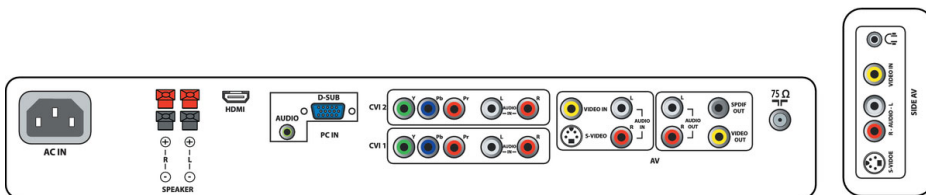

- Ease of Use: Auto Volume Leveller (AVL), On Screen Display, Program List, Smart Picture, Smart Sound, Top Controls
- Remote Control: TV
- Remote control type: RC2023611/01B
- Screen Format Adjustments: 4:3, Subtitle Zoom, Superwide, Widescreen, Zoom 14:9, Zoom 16:9
- Picture in Picture: Picture in graphics

Tuner/Reception/Transmission

- Aerial Input: 75 ohm coaxial (IEC75)
- TV system: PAL I, PAL B/G, SECAM B/G, SECAM D/K
- Video Playback: NTSC, PAL
- Tuner bands: Hyperband, S-Channel, UHF, VHF

Connectivity

- AV 1: Audio L/R in, YPbPr
- AV 2: Audio L/R in, YPbPr
- AV 3: Audio L/R in, CVBS in, S-Video in
- AV 4: HDMI
- Front / Side connections: Audio L/R in, CVBS in, Headphone Out, S-video in
- Other connections: Analog audio Left/Right out, Composite video (CVBS) out, PC Audio in, PC-In VGA, S/PDIF out (coaxial)

Power

- Ambient temperature: 0 °C to 40 °C
- Mains power: 90-264 VAC, 50/60 Hz
- Power consumption: < 200 W
- Standby power consumption: < 2 W

Accessories

- Included accessories: Power cord, Quick start guide, User Manual, Warranty certificate, Remote Control, Batteries for remote control

Dimensions

- Set dimensions (W x H x D): 924 x 650 x 95 mm
- Set dimensions with stand (W x H x D): 924 x 690 x 255 mm
- Product weight: 20.53 kg
- Product weight (+stand): 27.2 kg
- Box dimensions (W x H x D): 1124 x 700 x 328 mm
- Weight incl. Packaging: 31.5 kg
- Wall mount compatible: 400 x 200 mm

Issue date 2022-07-14

Version: 5.0.13

12 NC: 8670 000 27468
EAN: 87 12581 31854 3

© 2022 Koninklijke Philips N.V.
All Rights reserved.

Specifications are subject to change without notice.
Trademarks are the property of Koninklijke Philips N.V.
or their respective owners.

www.philips.com