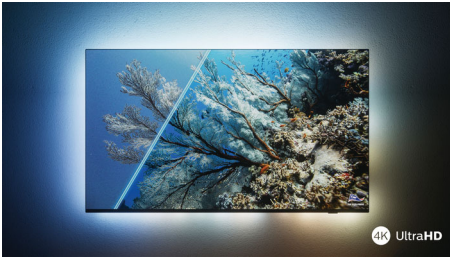

Highlights

Supports all major HDR formats

Your Philips 4K UHD TV is compatible with all major HDR formats, including Dolby Vision. Whether it's a must-watch series or the latest video game, shadows will be deeper. Bright surfaces will shine. Colors will be truer.