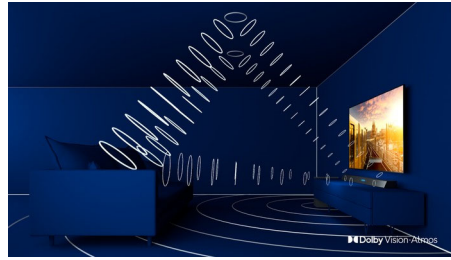

Dolby Vision + Dolby Atmos

Support for Dolby's premium sound and video formats means the HDR content you watch will look-and sound-glorious. You'll enjoy a picture that reflects the director's original intentions and experience spacious sound with real clarity and depth.

SAPHI smart TV

The fast, intuitive SAPHI operating system makes your Philips smart TV a real pleasure to use. Enjoy great picture quality and one-button access to a clear icon-based menu. Operate

your TV with ease, and quickly navigate to popular Philips smart TV apps.

HDMI connectivity

Ready for gaming

Your Philips TV boasts the latest HDMI connectivity, and it automatically switches to a low-latency setting when you start playing a game on your console.

Design

Looking for a TV that fits with your room? This 4K smart TV is dressed for the occasion! The virtually bezel-free screen goes with just about any interior scheme. While the slim feet make it seem as if the screen is floating above your TV unit or table.