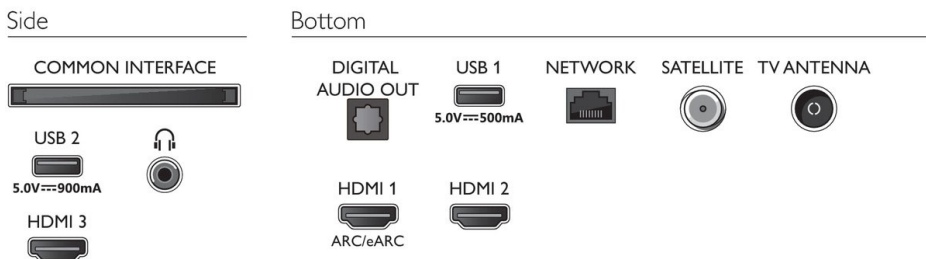

EU Energy card

- EPREL registration numbers: 613773
- Diagonal screen size (inch): 55
- Diagonal screen size (metric): 139
- Energy class for SDR: G
- On mode power demand for SDR: 88 Kwh/1000h
- Energy class for HDR: G
- On mode power demand for HDR: 136 Kwh/1000h
- Networked standby mode: <2.0 W
- Off mode power consumption: n.a.
- Panel technology used: LED LCD

Sound

- Output power (RMS): 20W
- Sound Enhancement: A.I. Sound, Clear Dialogue, Dolby Atmos, Night mode, Auto Volume Leveler, Dolby Bass Enhancement, A.I. EQ
- Speaker configuration: 2x10W full range speaker

Dimensions

- Box dimensions (W x H x D): 1360.0 x 840.0 x 160.0 mm
- Set dimensions (W x H x D): 1227.7 x 712.1 x 87.1 mm

- Set dimensions with stand (W x H x D): 1227.6 x 742.7 x 256.2 mm
- Stand dimensions (W x H x D): 728.5 x 30.0 x 245.3 mm
- Product weight: 13.1 kg
- Product weight (+stand): 13.3 kg
- Weight incl. Packaging: 17.9 kg
- Wall mount compatible: 100 x 200 mm

Design

- Colors of TV: Matt black bezel
- Stand design: Matt black blade sticks

Accessories

- Included accessories: Remote Control, 2 x AAA Batteries, Power cord, Quick start guide, Legal and safety brochure, Table top stand

Power

- Mains power: AC 220 - 240 V 50/60Hz
- Ambient temperature: 5 °C to 35 °C
- Standby power consumption: <0.3W
- Power Saving Features: Auto switch-off timer, Picture mute (for radio), Eco mode, Light sensor
- Off mode power consumption: N/A

Connections

Issue date 2022-07-14

Version: 8.2.1

12 NC: 8670 001 74713
EAN: 87 18863 02826 1

© 2022 Koninklijke Philips N.V.
All Rights reserved.

Specifications are subject to change without notice.
Trademarks are the property of Koninklijke Philips N.V.
or their respective owners.

www.philips.com

* EPG and actual visibility (up to 8 days) is country and operator dependent.
* The TV supports DVB reception for 'Free to air' broadcast. Specific DVB operators may not be supported. An up to date list can be found in the FAQ section of the Philips support website. For some operators Conditional Access and subscription are required. Contact your operator for more information.
* Philips TV Remote app and related functionalities vary per TV model, operator, and country, as well as smart device model and OS. For more details please visit: www.philips.com/TVRemoteapp.
* Smart TV app offerings vary per TV model and country. For more details please visit: www.philips.com/smarttv.
* This television contains lead only in certain parts or components where no technology alternatives exist in accordance with existing exemption clauses under the RoHS Directive.
* Amazon Prime is available in selected languages and countries.
* Netflix subscription required. Subject to terms at <https://www.netflix.com>
* Rakuten TV is available in selected languages and countries.