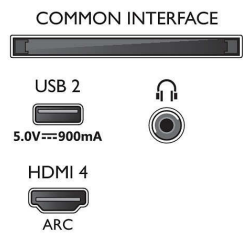

4K UHD LED Android TV

3 sided Ambilight TV Major HDR formats supported, P5 Perfect Picture Engine, 146 cm (58") Android TV

58PUS8506/12

Specifications

Ambilight

- Ambilight Features: Built-in Ambilight+hue, Ambilight Music, Game Mode, Wall colour adaptive, Lounge mode, AmbiWakeup, AmbiSleep, Philips Wireless Home Speakers
- Ambilight Version: 3 sided

Picture/Display

- Aspect ratio: 16:9
- Diagonal screen size (inch): 58 inch
- Diagonal screen size (metric): 146 cm

- Display: 4K Ultra HD LED
- Panel resolution: 3840 x 2160
- Picture engine: P5 Perfect Picture Engine
- Picture enhancement: Ultra Resolution, HDR10+, Dolby Vision, Micro Dimming Pro, ISF Colour Management
- Diagonal screen size (inch): 58 inch

Supported Display Resolution

- Computer inputs on all HDMI: HDR supported, HDR10/HLG, up to 4K UHD

3840 x 2160 @60 Hz, HDR supported, HDR10+/HLG

- Video inputs on all HDMI: up to 4K UHD 3840 x 2160 @60 Hz, HDR supported, HDR10/HLG (Hybrid Log Gamma), HDR10+/Dolby Vision

Tuner/Reception/Transmission

- Digital TV: DVB-T/T2/T2-HD/C/S/S2
- Video Playback: PAL, SECAM
- MPEG Support: MPEG2, MPEG4
- TV Programme guide*: 8-day Electronic

Connections

Side