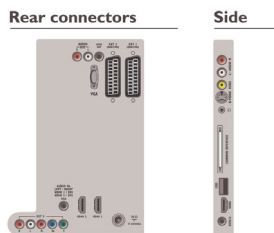

Connectivity

- Ext 1 Scart: Audio L/R, CVBS in, RGB
- Ext 2 Scart: Audio L/R, CVBS in, RGB
- Ext 3: YPbPr, Audio L/R in
- Front / Side connections: HDMI v1.3, S-video in, CVBS in, Audio L/R in, Headphone Out, USB 2.0
- Other connections: Audio constant level out, PC Audio in, PC-In VGA, S/PDIF out (coaxial), Common Interface Plus (CI+), Common Interface
- HDMI 1: HDMI v1.3
- HDMI 2: HDMI v1.3
- EasyLink (HDMI-CEC): One touch play, System info (menu language), Remote control pass-through, System audio control, System standby

Power

- Ambient temperature: 5 °C to 35 °C
- Mains power: 220-240V, 50Hz
- Power consumption (typical): 113 W
- Standby power consumption: 0.15 W

Dimensions

- Set dimensions (W x H x D): 927.5 x 587.4 x 99.6 mm
- Set dimensions with stand (W x H x D): 927.5 x 634 x 270 mm
- Weight incl. Packaging: 20.7 kg
- Product weight: 13.5 kg
- Product weight (+stand): 16.7 kg
- Box dimensions (W x H x D): 1139 x 672 x 265 mm
- Wall mount compatible: 200 x 200 mm

Accessories

- Included accessories: Tabletop swivel stand, Power cord, Quick start guide, Warranty certificate, Remote Control, 2 x AAA Batteries

Issue date 2022-07-14

Version: 10.10.7

12 NC: 8670 000 49615
EAN: 87 12581 46439 4