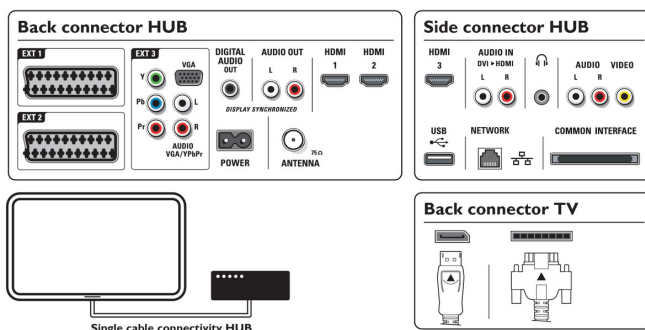

Single-cable connectivity hub

There is only a single cable between the connectivity hub and screen. All cable clutter can be placed out of sight and connected through the connectivity hub. The cable includes power to the screen, so no additional power input is required to the screen.

Connectivity

- Ext 1 Scart: Audio L/R, CVBS in/out, RGB
- Ext 2 Scart: Audio L/R, CVBS in/out, RGB
- Ext 3: YPbPr, Audio L/R in, VGA PC-in

- Ext 4: HDMI v1.3
- Ext 5: HDMI v1.3
- EasyLink (HDMI-CEC): One touch play, System audio control, System standby
- Front / Side connections: HDMI v1.3, S-video in, CVBS in, Audio L/R in, Headphone Out, USB
- PC network link: DLNA 1.0 certified
- Other connections: Analog audio Left/Right out, S/PDIF out (coaxial), Common Interface

Power

- Ambient temperature: 5 °C to 35 °C
- Mains power: AC 220 - 240 V +/- 10%
- Power consumption: 236 W
- Power (Energy saving mode): 164 W
- Standby power consumption: 0.40 W

Dimensions

- Screen dimensions (W x H x D): 982 x 662.5 x 38* mm
- Screen weight: 16.5 kg
- Screen dimensions with stand (W x H x D): 982 x 685 x 240 mm
- Screen weight (with stand): 20 kg
- Hub dimensions (W x H x D): 320 x 84 x 320 mm
- Hub weight: 4.7 kg
- Diameter Essence single-cable: 14 mm
- Length Essence single-cable: 4 m
- Weight incl. Packaging: 38 kg
- Box dimensions (W x H x D): 1163 x 813 x 320 mm
- Wall mount compatible: 300 x 300 mm

Accessories

- Included accessories: Table top stand, Essence single-cable, Smart leveling wall bracket, Power cord, Quick start guide, User Manual, Warranty certificate, Remote Control, Batteries for remote control