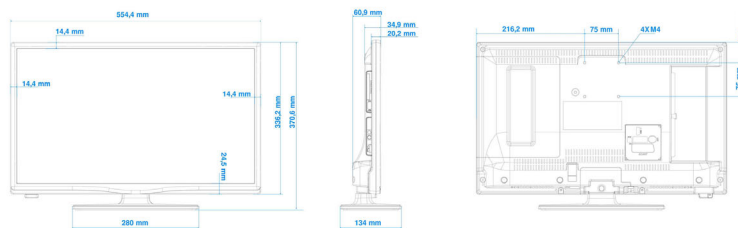

Specifications

Picture/Display

- Aspect ratio: 16:9
- Diagonal screen size (inch): 24 inch
- Diagonal screen size (metric): 60 cm
- Display: LED HD TV
- Panel resolution: 1366 x 768p
- Brightness: 220 cd/m²
- Picture enhancement: Digital Crystal Clear, 100 Hz Perfect Motion Rate
- Viewing angle: 176° (H)/176° (V)

Design

- Colour: Black

Dimensions

- Set Width: 554 mm
- Set Height: 336 mm
- Set Depth: 35/61 mm
- Product weight: 3.3 kg
- Set width (with stand): 554 mm
- Set height (with stand): 371 mm

Issue date 2024-03-31

www.philips.com

- Set depth (with stand): 134 mm
- Product weight (+stand): 3,5 kg
- Wall-mount compatible: 75 x 75 mm, M4

* Availability of features will depend on implementation chosen by integrator.
* Typical on-mode power consumption measured according to IEC62087 Ed 2. The actual energy consumption will depend on how the TV is used.
* This television contains lead only in certain parts or components where no technology alternatives exist in accordance with existing exemption clauses under the RoHS Directive.