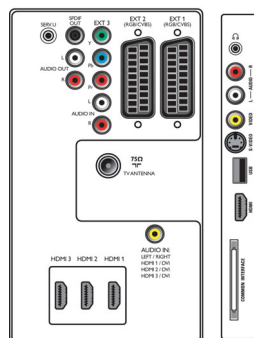

Connectivity

- Ext 1 Scart: Audio L/R, CVBS in/out, RGB
- Ext 2 Scart: Audio L/R, CVBS in/out, RGB
- Ext 3: YPbPr, Audio L/R in
- Ext 4: HDMI v1.3
- Ext 5: HDMI v1.3
- Ext 6: HDMI v1.3
- EasyLink (HDMI-CEC): One touch play, System standby
- Front / Side connections: HDMI v1.3, S-video in, CVBS in, Audio L/R in, Headphone Out, USB
- Other connections: Analog audio Left/Right out, PC Audio in, S/PDIF out (coaxial), Common Interface

Power

- Ambient temperature: 5 °C to 35 °C
- Mains power: 220 - 240V, 50/60Hz
- Power consumption: 260 W
- Standby power consumption: 0.15 W

Dimensions

- Set dimensions (W x H x D): 1163 x 712 x 104 mm
- Set dimensions with stand (W x H x D): 1163 x 786 x 310 mm
- Weight incl. Packaging: 48.7 kg
- Product weight: 27.5 kg
- Product weight (+stand): 34.3 kg
- Box dimensions (W x H x D): 1287 x 883 x 391 mm
- Wall mount compatible: 400 x 400 mm

Accessories

- Included accessories: Tabletop swivel stand, Power cord, Quick start guide, User Manual, Warranty certificate, Remote Control, Batteries for remote control

Stereo system				Transmission system						
2CS DK	NICAM DK	2CS BG	NICAM I	NICAM LL	PAL BG	PAL D/K	PAL I	SECAM BG	SECAM DK	SECAM LL
•	•	•	•	•	•	•	•	•	•	•