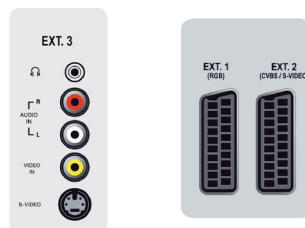

Tuner/Reception/Transmission

- Aerial Input: 75 ohm coaxial (IEC75)
- TV system: PAL I, PAL B/G, PAL D/K, SECAM B/G, SECAM D/K, SECAM L/L'
- Video Playback: NTSC, SECAM, PAL
- Tuner bands: Hyperband, S-Channel, UHF, VHF
- Number of Preset Channels: 100
- Tuner Display: PLL

Connectivity

- Ext 1 Scart: Audio L/R, CVBS in/out, RGB
- Ext 2 Scart: Audio L/R, CVBS in/out, S-video in
- Ext 3: S-video in, CVBS in, Audio L/R in
- Ext 4: YPbPr, Audio L/R in
- Ext 5: HDMI
- Ext 6: HDMI
- Number of Scarts: 2
- Other connections: Headphone out

Power

- Ambient temperature: 5 °C to 40 °C
- Mains power: 220 - 240V, 50/60Hz
- Power consumption: 175 W
- Standby power consumption: < 1W

Accessories

- Included accessories: Table top stand, Power cord, Quick start guide, User Manual, Registration card, Warranty certificate, Remote Control, Batteries for remote control
- Optional accessories: Floor stand

Dimensions

- Set dimensions (W x H x D): 944 x 628 x 113 mm
- Set dimensions with stand (W x H x D): 944 x 690 x 286 mm
- Product weight: 21.6 kg
- Product weight (+stand): 29.6 kg
- Box dimensions (W x H x D): 1014 x 733 x 330 mm
- Weight incl. Packaging: 35 kg
- Wall mount compatible: 600 x 400 mm

Stereo system					Transmission system					
2CS DK	NICAM DK	2CS BG	NICAM I	NICAM LL'	PAL BG	PAL D/K	PAL I	SECAM BG	SECAM DK	SECAM LL'
•	•	•	•	•	•	•	•	•	•	•

Issue date 2022-07-14

Version: 1.0.8

12 NC: 8670 000 30333
EAN: 87 12581 33769 8

© 2022 Koninklijke Philips N.V.
All Rights reserved.

Specifications are subject to change without notice.
Trademarks are the property of Koninklijke Philips N.V.
or their respective owners.

www.philips.com