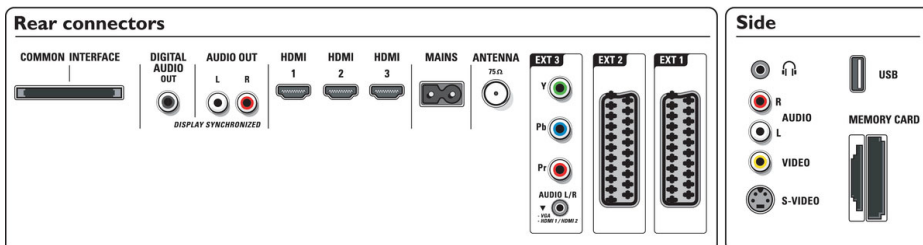

Tuner/Reception/Transmission

- Aerial Input: 75 ohm coaxial (IEC75)
- TV system: DVB COFDM 2K/8K
- Video Playback: NTSC, SECAM, PAL

- Digital TV: DVB Terrestrial *
- Tuner bands: Hyperband, S-Channel, UHF, VHF

Connectivity

- Ext 1 Scart: Audio L/R, CVBS in/out, RGB
- Ext 2 Scart: Audio L/R, CVBS in/out, RGB
- Ext 3: YPbPr, Audio L/R in
- Ext 4: HDMI v1.3
- Ext 5: HDMI v1.3
- Ext 6: HDMI v1.3
- HDMI features: Cable equalization, Category 1 and 2 cables, Compressed audio, Multirate pref. format support, PC format support, Resolutions 720p, 1080i, 1080p
- Front / Side connections: Audio L/R in, CVBS in, Headphone Out, S-video in, USB, Multi-slot memory card reader
- Other connections: Analog audio Left/Right out, S/PDIF out (coaxial), Common Interface

Power

- Ambient temperature: 5 °C to 35 °C
- Mains power: AC 220 - 240 V +/- 10%
- Power consumption: 208 W
- Standby power consumption: 0.8W

Accessories

- Included accessories: Tabletop swivel stand, RF antenna cable

Dimensions

- Set dimensions (W x H x D): 950 x 612 x 125 mm
- Set dimensions with stand (H x D): 677 x 184 mm
- Product weight: 24.7 kg
- Product weight (+stand): 27.6 kg
- Box dimensions (W x H x D): 1066 x 818 x 300 mm
- Weight incl. Packaging: 29.7 kg
- Wall mount compatible: 600 x 400 mm

Issue date 2022-07-14

Version: 8.0.21

12 NC: 8670 000 24413
EAN: 87 12581 30063 0

© 2022 Koninklijke Philips N.V.
All Rights reserved.

Specifications are subject to change without notice.
Trademarks are the property of Koninklijke Philips N.V.
or their respective owners.

www.philips.com

* DVB-T, supported in selected countries only