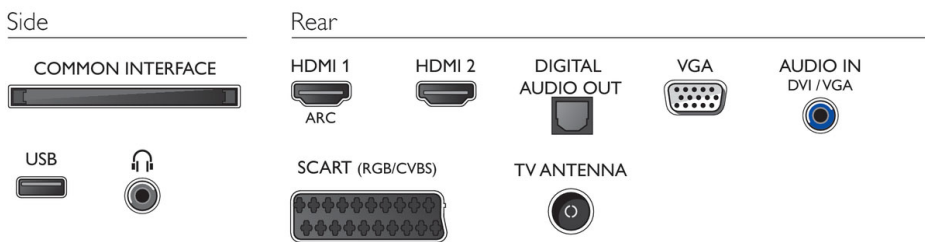

Multimedia Applications

- Video Playback Formats: Containers: AVI, MKV, H264/MPEG-4 AVC, MPEG-1, MPEG-2, MPEG-4,

WMV9/VC1

- Subtitles Formats Support: .SML, .SRT, .SSA, .SUB, .TXT, .ASS
- Music Playback Formats: AAC, MP3, WAV, WMA (v2 up to v9.2)
- Picture Playback Formats: JPEG, BMP, GIF, PNG

Supported Display Resolution

- Computer inputs: up to 1920x1080 @ 60Hz
- Video inputs: 24, 25, 30, 50, 60 Hz, up to 1920x1080p

Tuner/Reception/Transmission

- Digital TV: DVB-T/T2/C
- MPEG Support: MPEG2, MPEG4
- Video Playback: NTSC, PAL, SECAM

Power

- Mains power: AC 220 - 240 V 50/60Hz
- Ambient temperature: 5 °C to 35 °C
- Eu Energy Label power: 24 W
- Annual energy consumption: 35 kW h
- Energy Label Class: A
- Standby power consumption: <0.3W
- Off mode power consumption: <0.3 W
- Power Saving Features: Auto switch-off timer, Eco mode, Picture mute (for radio)

Dimensions

- Box dimensions (W x H x D): 600 x 390 x 100 mm
- Set dimensions (W x H x D): 512 x 308 x 35 mm
- Set dimensions with stand (W x H x D): 512 x 317 x 112 mm
- Product weight: 2.6 kg
- Product weight (+stand): 2.7 kg
- Weight incl. Packaging: 3.5 kg
- VESA wall mount compatible: 75 x 75 mm

Accessories

- Included accessories: Remote Control, Table top stand, Power cord, Quick start guide, Legal and safety brochure, Warranty Leaflet

Connections

Issue date 2019-06-17

Version: 5.2.1

12 NC: 8670 001 23846
EAN: 87 18863 00294 0

© 2019 Koninklijke Philips N.V.
All Rights reserved.

Specifications are subject to change without notice.
Trademarks are the property of Koninklijke Philips N.V.
or their respective owners.

www.philips.com

* EPG and actual visibility (up to 8 days) is country and operator dependent.

* Energy consumption in kWh per year, based on the power consumption of the television operating 4 hours per day for 365 days. The actual energy consumption will depend on how the television is used.

* The TV supports DVB reception for 'Free to air' broadcast. Specific DVB operators may not be supported. An up to date list can be found in the FAQ section of the Philips support website. For some operators Conditional Access and subscription are required. Contact your operator for more information.

* (Philips) only compatible with specific Philips player device.